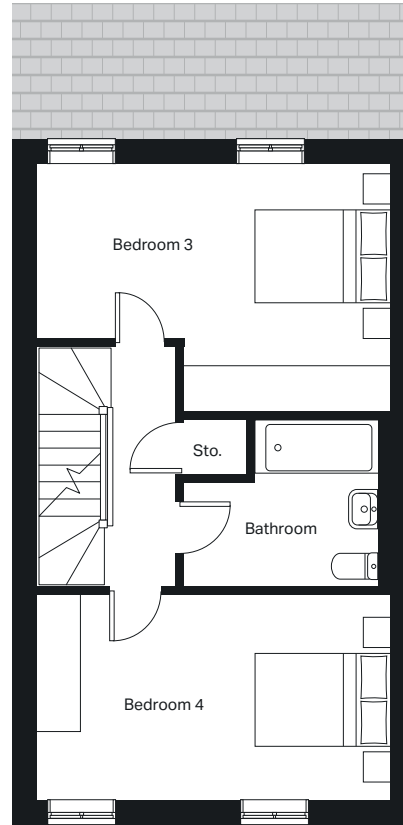

**Ground floor**

Kitchen / Dining (min)  
2715mm x 6277mm

Lounge  
4865mm x 4190mm

Cloakroom (max)  
923mm x 1897mm

**First floor**

Bedroom 3 (max)  
4860mm x 3419mm

Bedroom 4  
4860mm x 2847mm

Bathroom (max)  
2677mm x 2333mm

**Second floor**

Master Bedroom (max)  
4860mm x 3672mm

Ensuite (max)  
2702mm x 1303mm

Bedroom 2 (max)  
4860mm x 3599mm