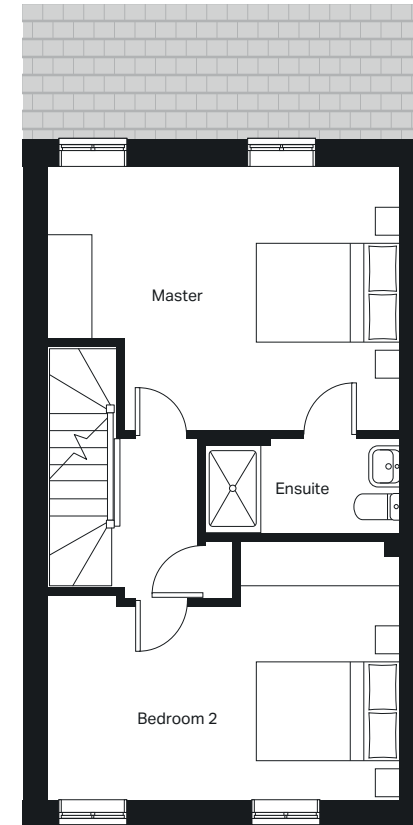

**Ground floor**

Kitchen / Dining (min)  
2715mm x 6277mm

Lounge  
4865mm x 4190mm

Cloakroom (max)  
923mm x 1897mm

**First floor**

Bedroom 3 (max)  
4860mm x 3419mm

Bedroom 4  
4860mm x 2847mm

Bathroom (max)  
2677mm x 2333mm

**Second floor**

Master Bedroom (max)  
4860mm x 3672mm

Ensuite (max)  
2702mm x 1303mm

Bedroom 2 (max)  
4860mm x 3599mm