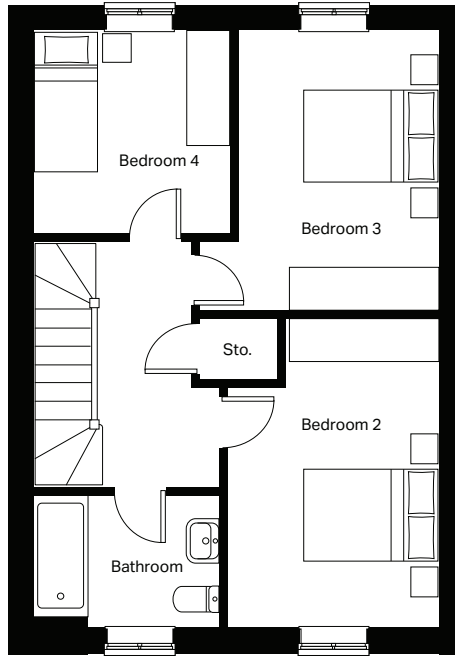

**Ground floor**

**Kitchen / Dining (max)**  
5640mm x 3103mm

**Lounge**  
3333mm x 5093mm

**Cloakroom (max)**  
903mm x 1875mm

**First floor**

**Bedroom 2 (max)**  
2963mm x 4324mm

**Bedroom 3 (max)**  
3357mm x 3924mm

**Bedroom 4**  
2754mm x 2850mm

**Bathroom (max)**  
2590mm x 1875mm

**Second floor**

**Master bedroom (max)**  
4590mm x 6896mm

**Ensuite (max)**  
2501mm x 1772mm