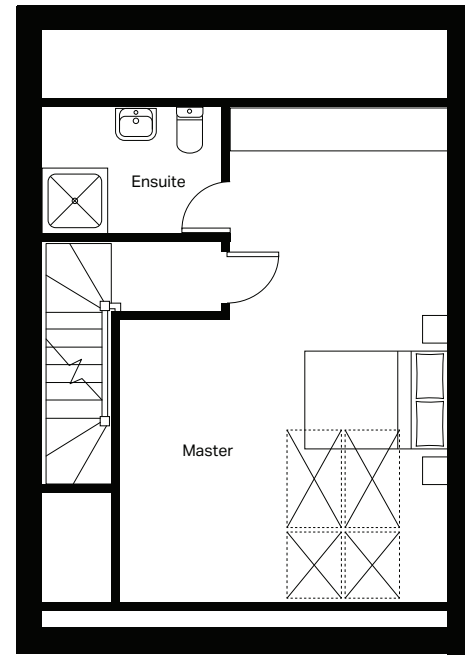

**Ground floor**

**Kitchen / Dining (max)**  
5640mm x 3103mm

**Lounge**  
3333mm x 5093mm

**Cloakroom (max)**  
903mm x 1875mm

**First floor**

**Bedroom 2 (max)**  
2963mm x 4324mm

**Bedroom 3 (max)**  
3357mm x 3924mm

**Bedroom 4**  
2754mm x 2850mm

**Bathroom (max)**  
2590mm x 1875mm

**Second floor**

**Master bedroom (max)**  
4590mm x 6896mm

**Ensuite (max)**  
2501mm x 1772mm