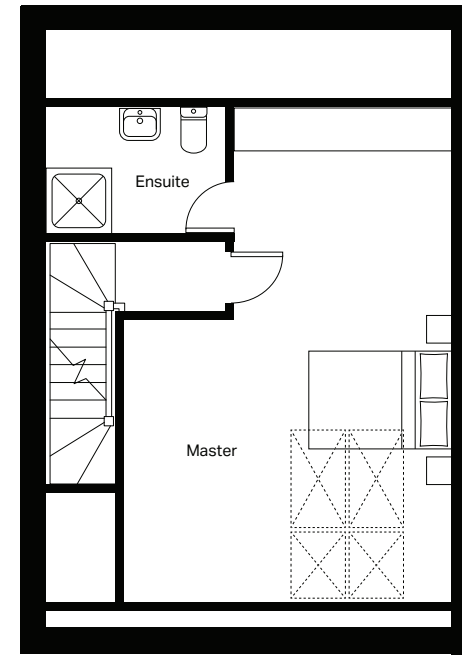

**Ground floor**

**Kitchen / Dining (max)**  
5640mm x 3103mm

**Lounge**  
3333mm x 5093mm

**Cloakroom (max)**  
903mm x 1875mm

**First floor**

**Bedroom 2 (max)**  
2963mm x 4324mm

**Bedroom 3 (max)**  
3357mm x 3924mm

**Bedroom 4**  
2754mm x 2850mm

**Bathroom (max)**  
2590mm x 1875mm

**Second floor**

**Master bedroom (max)**  
4590mm x 6896mm

**Ensuite (max)**  
2501mm x 1772mm