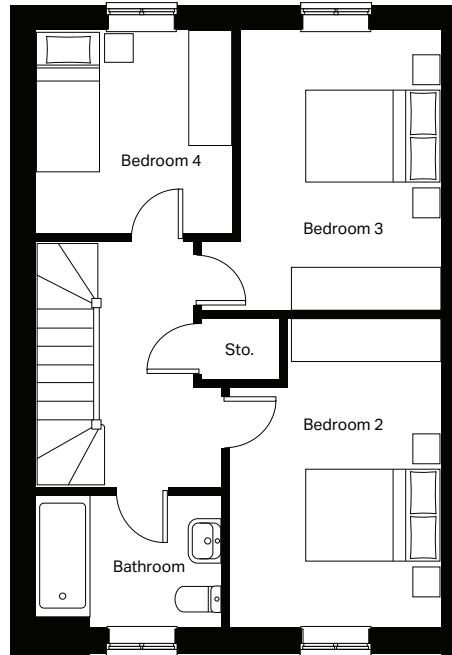

**Ground floor**

**Kitchen / Dining (max)**  
5640mm x 3103mm

**Lounge**  
3333mm x 5093mm

**Cloakroom (max)**  
903mm x 1875mm

**First floor**

**Bedroom 2 (max)**  
2963mm x 4324mm

**Bedroom 3 (max)**  
3357mm x 3924mm

**Bedroom 4**  
2754mm x 2850mm

**Bathroom (max)**  
2590mm x 1875mm

**Second floor**

**Master bedroom (max)**  
4590mm x 6896mm

**Ensuite (max)**  
2501mm x 1772mm