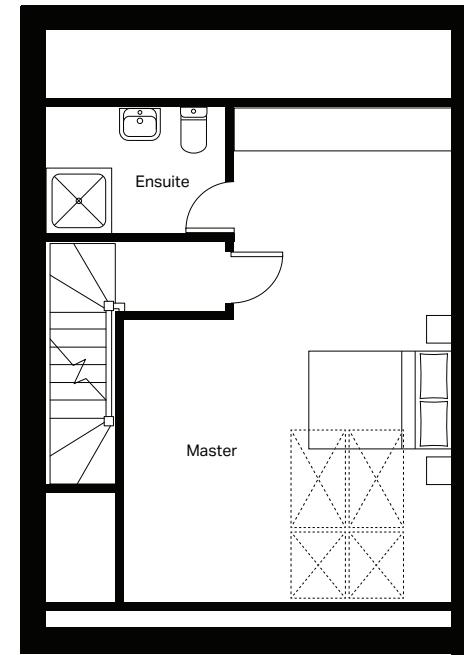

Ground floor

Kitchen / Dining (max)
5640mm x 3103mm

Lounge
3333mm x 5093mm

Cloakroom (max)
903mm x 1875mm

First floor

Bedroom 2 (max)
2963mm x 4324mm

Bedroom 3 (max)
3357mm x 3924mm

Bedroom 4
2754mm x 2850mm

Bathroom (max)
2590mm x 1875mm

Second floor

Master bedroom (max)
4590mm x 6896mm

Ensuite (max)
2501mm x 1772mm