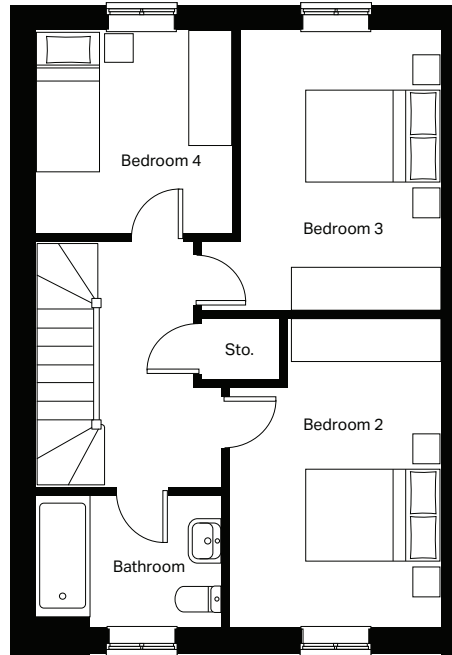

Ground floor

Kitchen / Dining (max)
5640mm x 3103mm

Lounge
3333mm x 5093mm

Cloakroom (max)
903mm x 1875mm

First floor

Bedroom 2 (max)
2963mm x 4324mm

Bedroom 3 (max)
3357mm x 3924mm

Bedroom 4
2754mm x 2850mm

Bathroom (max)
2590mm x 1875mm

Second floor

Master bedroom (max)
4590mm x 6896mm

Ensuite (max)
2501mm x 1772mm