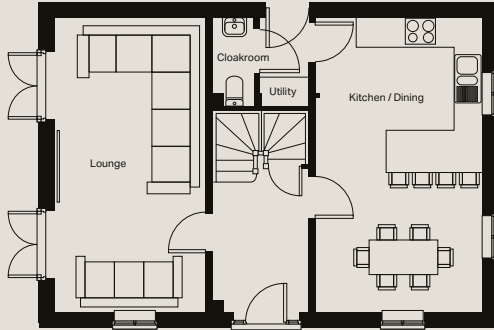

1,217

Square foot home.

4 bedroom

Home over 2 floors.

£7,244

Worth of interior designed upgrades.
Including a turfed rear garden.

Ground floor

Kitchen / Dining
3542mm x 6203mm

Lounge
3203mm x 6203mm

Utility (max)
1041mm x 1862mm

Cloakroom (max)
877mm x 1862mm

First floor

Master Bedroom
3599mm x 3399mm

Bedroom 4 (max)
2836mm x 2715mm

Ensuite (max)
2006mm x 1862mm

Bathroom (max)
2279mm x 1712mm

Bedroom 2
3259mm x 3400mm

Bedroom 3 (max)
2820mm x 2715mm

MARBLE

Specification

FLOORING	Oslo Laminate to Hallway, Lounge, Kitchen/ Diner, Utility, Shortbread Carpet to All Beds, Stairs and Landing
KITCHEN WORKTOP	White Levanto Marble
KITCHEN DOOR	Light Grey
HANDLESS RAIL	Graphite
WC FLOOR AND WALL TILE	Fontana Blanco Wall and Rivoli Blanco Floor
BATHROOM FLOOR AND WALL TILE	China Blanco Wall and Rivoli Blanco Floor
EN-SUITE FLOOR AND WALL TILE	Fontana Blanco Wall and Rivoli Blanco Floor
WARDROBE	White
PLUMBING UPGRADE	Shower Over Bath, Large Towel Warmer to Bathroom and En-Suite and Outside Tap
ELECTRICAL UPGRADE	x16 Spotlights, External Socket & External Security Light
OTHER UPGRADES	Full Height Laminate Splashback & Turf to Rear Garden