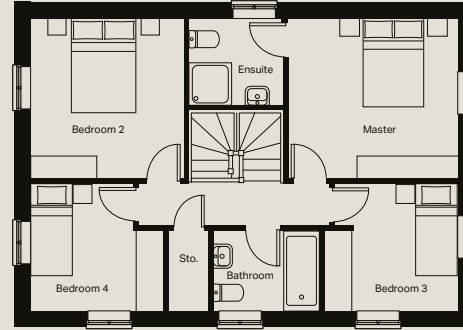

1,217

Square foot home.

4 bedroom

Home over 2 floors.

£7,244

Worth of interior designed upgrades.
Including a turfed rear garden.

Ground floor

Kitchen / Dining
3542mm x 6203mm

Lounge
3203mm x 6203mm

Utility (max)
1041mm x 1862mm

Cloakroom (max)
877mm x 1862mm

First floor

Master Bedroom
3599mm x 3399mm

Bedroom 4 (max)
2836mm x 2715mm

Ensuite (max)
2006mm x 1862mm

Bathroom (max)
2279mm x 1712mm

Bedroom 2
3259mm x 3400mm

Bedroom 3 (max)
2820mm x 2715mm

MARBLE

Specification

FLOORING	Oslo Laminate to Hallway, Lounge, Kitchen/ Diner, Utility, Shortbread Carpet to All Beds, Stairs and Landing
KITCHEN WORKTOP	White Levanto Marble
KITCHEN DOOR	Light Grey
HANDLESS RAIL	Graphite
WC FLOOR AND WALL TILE	Fontana Blanco Wall and Rivoli Blanco Floor
BATHROOM FLOOR AND WALL TILE	China Blanco Wall and Rivoli Blanco Floor
EN-SUITE FLOOR AND WALL TILE	Fontana Blanco Wall and Rivoli Blanco Floor
WARDROBE	White
PLUMBING UPGRADE	Shower Over Bath, Large Towel Warmer to Bathroom and En-Suite and Outside Tap
ELECTRICAL UPGRADE	x16 Spotlights, External Socket & External Security Light
OTHER UPGRADES	Full Height Laminate Splashback & Turf to Rear Garden