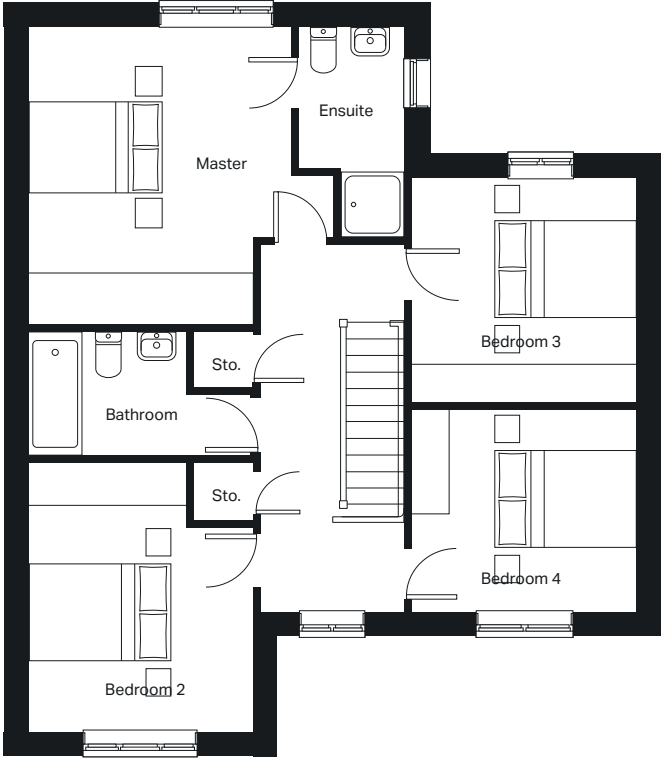

Ground floor

Kitchen / Dining
3171mm x 6506mm

Lounge
5308mm x 3268mm

Cloakroom (max)
862mm x 1815mm

First floor

Master Bedroom (max)
3715mm x 4188mm

Bedroom 3 (max)
3174mm x 3150mm

Ensuite (max)
1500mm x 2963mm

Bedroom 4
3174mm x 2852mm

Bedroom 2 (max)
3166mm x 3796mm

Bathroom (max)
3148mm x 1712mm