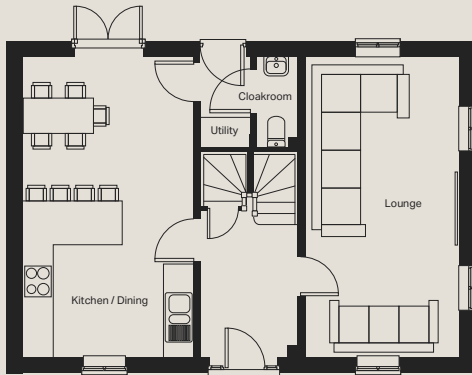

# 1,217

---

Square foot home.

# 4 bedroom

---

Home over 2 floors.

### Ground floor

**Kitchen / Dining**  
3542mm x 6203mm

**Lounge**  
3203mm x 6203mm

**Utility (max)**  
1041mm x 1862mm

**Cloakroom (max)**  
877mm x 1862mm