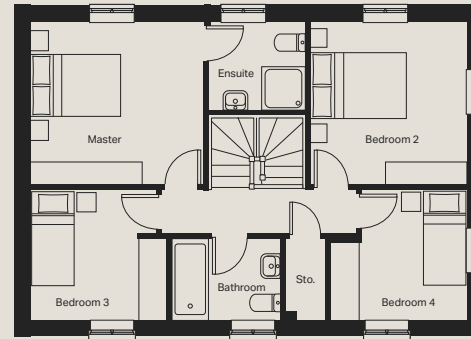

# 4 bedroom

---

Home over 2 floors.

### Ground floor

**Kitchen / Dining**  
3542mm x 6203mm

**Lounge**  
3203mm x 6203mm

**Utility (max)**  
1041mm x 1862mm

**Cloakroom (max)**  
877mm x 1862mm

### First floor

**Master Bedroom**  
3599mm x 3399mm

**Bedroom 4 (max)**  
2836mm x 2715mm

**Ensuite (max)**  
2006mm x 1862mm

**Bathroom (max)**  
2271mm x 1706mm

**Bedroom 2**  
3259mm x 3400mm

**Bedroom 3 (max)**  
2820mm x 2715mm