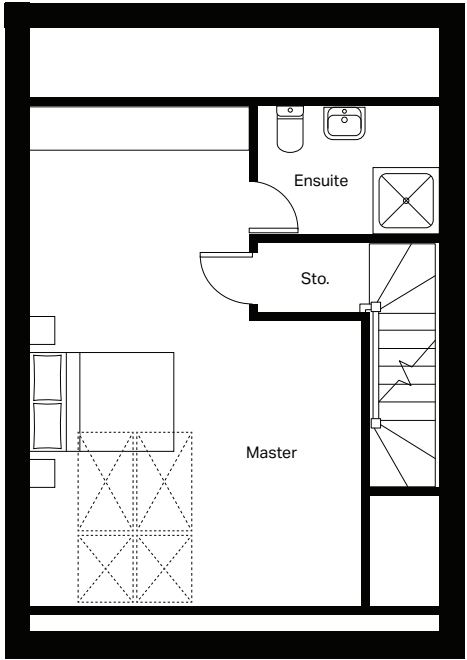

Ground floor

Kitchen / Dining (max)
5640mm x 3103mm

Lounge
3333mm x 5093mm

Cloakroom (max)
903mm x 1875mm

First floor

Bedroom 2
2963mm x 4324mm

Bedroom 3 (max)
3357mm x 3924mm

Bedroom 4
2754mm x 2850mm

Bathroom (max)
2590mm x 1875mm

Second floor

Master bedroom (max)
4590mm x 6896mm

Ensuite (max)
2501mm x 1772mm