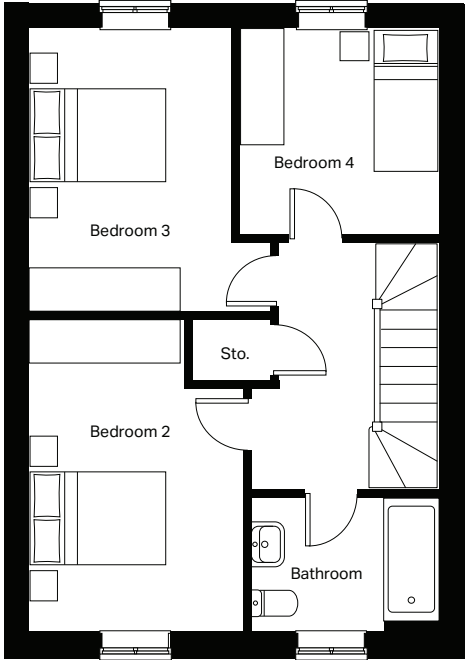

Ground floor

Kitchen / Dining (max)
5640mm x 3103mm

Lounge
3333mm x 5093mm

Cloakroom (max)
903mm x 1875mm

First floor

Bedroom 2
2963mm x 4324mm

Bedroom 3 (max)
3357mm x 3924mm

Bedroom 4
2754mm x 2850mm

Bathroom (max)
2590mm x 1875mm

Second floor

Master bedroom (max)
4590mm x 6896mm

Ensuite (max)
2501mm x 1772mm