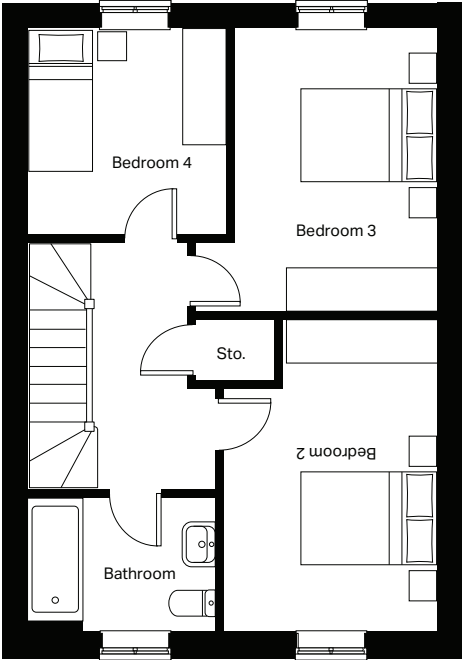

**Ground floor**

Kitchen / Dining (max)  
5640mm x 3103mm

Lounge  
3333mm x 5093mm

Cloakroom (max)  
903mm x 1875mm

**First floor**

Bedroom 2  
2963mm x 4324mm

Bedroom 3 (max)  
3357mm x 3924mm

Bedroom 4  
2754mm x 2850mm

Bathroom (max)  
2590mm x 1875mm

**Second floor**

Master bedroom (max)  
4590mm x 6896mm

Ensuite (max)  
2501mm x 1772mm