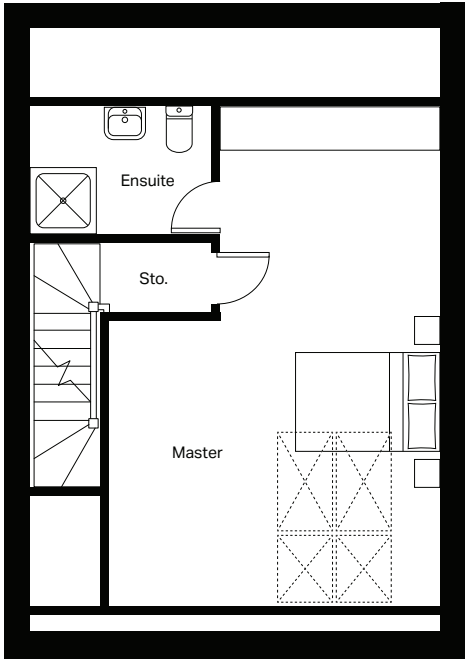

**Ground floor**

Kitchen / Dining (max)  
5640mm x 3103mm

Lounge  
3333mm x 5093mm

Cloakroom (max)  
903mm x 1875mm

**First floor**

Bedroom 2  
2963mm x 4324mm

Bedroom 3 (max)  
3357mm x 3924mm

Bedroom 4  
2754mm x 2850mm

Bathroom (max)  
2590mm x 1875mm

**Second floor**

Master bedroom (max)  
4590mm x 6896mm

Ensuite (max)  
2501mm x 1772mm