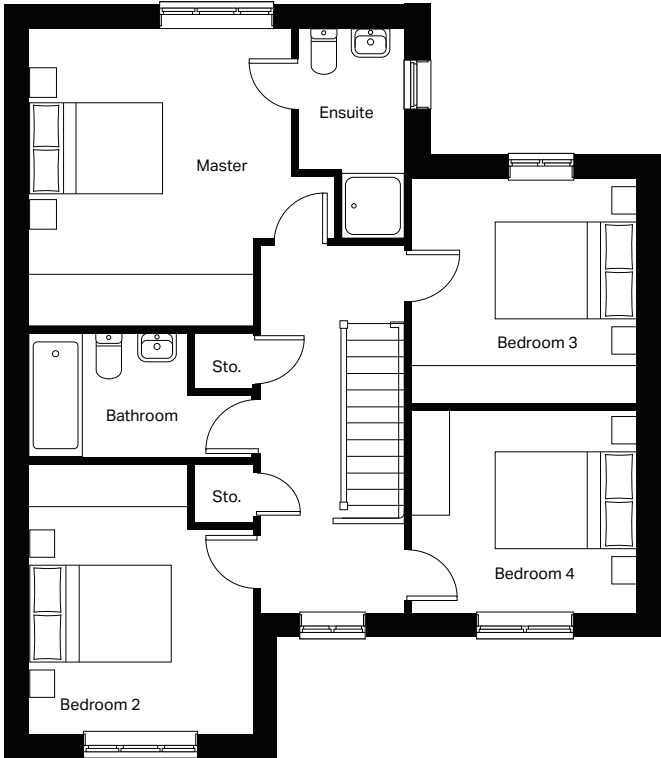

Ground floor

Kitchen / Dining
3171mm x 6506mm

Lounge
5308mm x 3268mm

Cloakroom (max)
862mm x 1815mm

First floor

Master Bedroom (max)
3715mm x 4188mm

Ensuite (max)
1500mm x 2963mm

Bedroom 2 (max)
3166mm x 3796mm

Bedroom 3 (max)
3174mm x 3150mm

Bedroom 4
3174mm x 2852mm

Bathroom (max)
3148mm x 1712mm