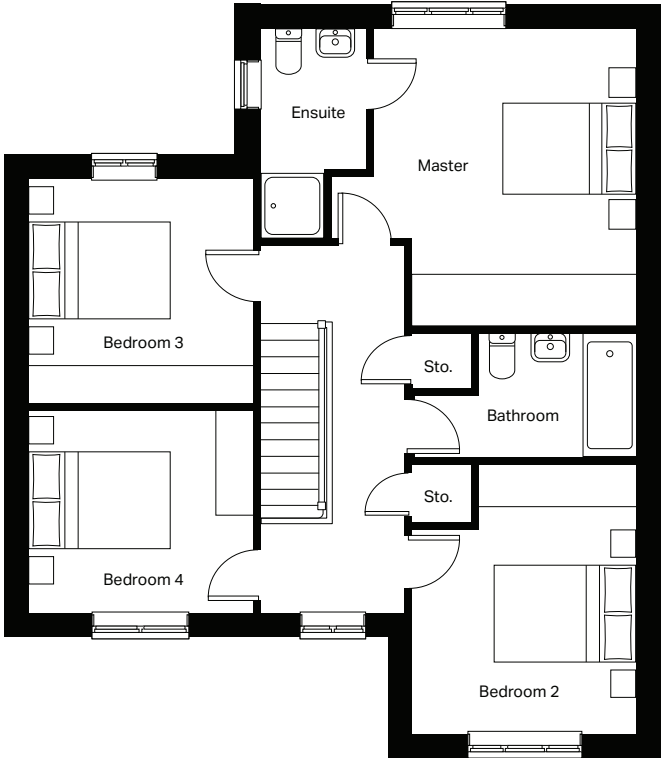

Ground floor

Kitchen / Dining
3171mm x 6506mm

Lounge
5308mm x 3268mm

Cloakroom (max)
862mm x 1815mm

First floor

Master Bedroom (max)
3715mm x 4188mm

Ensuite (max)
1500mm x 2963mm

Bedroom 2 (max)
3166mm x 3796mm

Bedroom 3 (max)
3174mm x 3150mm

Bedroom 4
3174mm x 2852mm

Bathroom (max)
3148mm x 1712mm