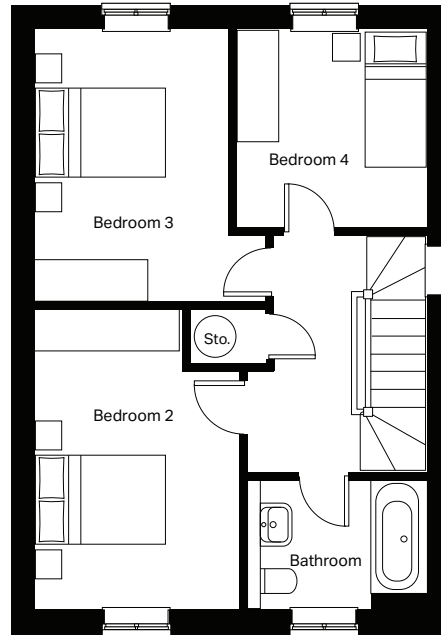

Ground floor

Kitchen / Dining (max)
5640mm x 3100mm

Lounge (max)
3330mm x 5090mm

Cloakroom (max)
995mm x 1832mm

First floor

Bedroom 2 (max)
2797mm x 4322mm

Bedroom 3 (min)
2797mm x 3925mm

Bedroom 4 (max)
2750mm x 2847mm

Bathroom (min)
2750mm x 1895mm

Second floor

Master bedroom (max)
4568mm x 3885mm

Ensuite (min)
2295mm x 1695mm

Seating (max)
3252mm x 2863mm