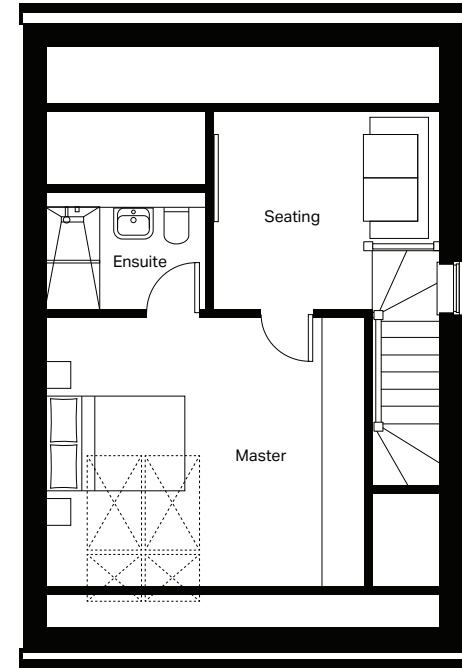

Ground floor

Kitchen / Dining (max)
5640mm x 3100mm

Lounge (max)
3330mm x 5090mm

Cloakroom (max)
995mm x 1832mm

First floor

Bedroom 2 (max)
2797mm x 4322mm

Bedroom 3 (min)
2797mm x 3925mm

Bedroom 4 (max)
2750mm x 2847mm

Bathroom (min)
2750mm x 1895mm

Second floor

Master bedroom (max)
4568mm x 3885mm

Ensuite (min)
2295mm x 1695mm

Seating (max)
3252mm x 2863mm