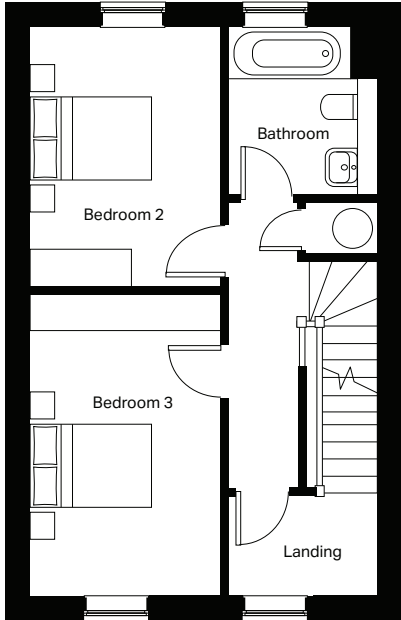

Ground floor

Kitchen / Dining
2738mm x 4873mm

Lounge
4980mm x 3243mm

Cloakroom
913mm x 1863mm

First floor

Bedroom 2
2738mm x 3716mm

Bedroom 3
2738mm x 4311mm

Bathroom (min)
2140mm x 2400mm

Second floor

Master bedroom (max)
6646mm x 4965mm

Ensuite (max)
2300mm x 2526mm