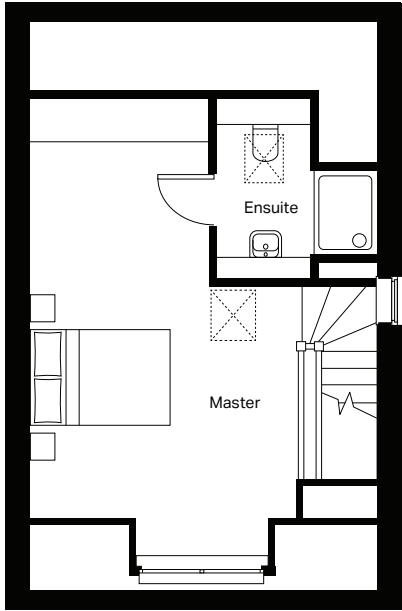

Ground floor

Kitchen / Dining
2738mm x 4873mm

Lounge
4980mm x 3243mm

Cloakroom
913mm x 1863mm

First floor

Bedroom 2
2738mm x 3716mm

Bedroom 3
2738mm x 4311mm

Bathroom (min)
2140mm x 2400mm

Second floor

Master bedroom (max)
6646mm x 4965mm

Ensuite (max)
2300mm x 2526mm