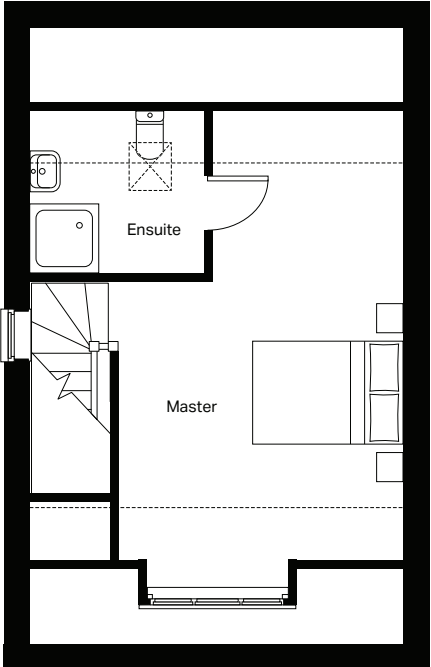

Ground floor

Kitchen / Dining (max)
2738mm x 4873mm

Lounge (max)
4965mm x 3243mm

Cloakroom (max)
913mm x 1863mm

First floor

Bedroom 2
2738mm x 4311mm

Bedroom 3
2738mm x 3717mm

Bedroom (max)
2152mm x 2400mm

Second floor

Master bedroom (max)
3811mm x 5965mm

Ensuite (max)
2272mm x 2173mm