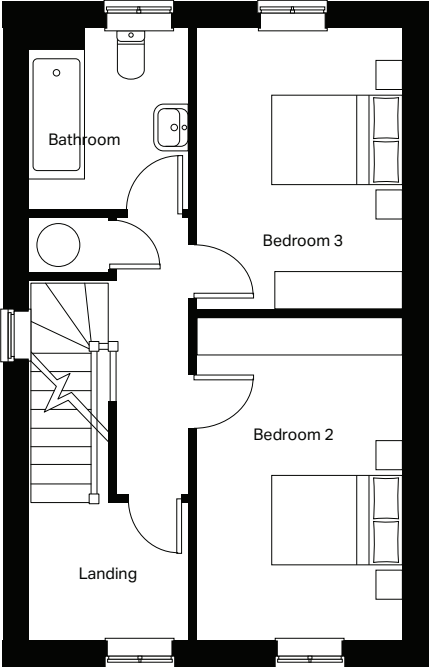

Ground floor

Kitchen / Dining (max)
2738mm x 4873mm

Lounge (max)
4965mm x 3243mm

Cloakroom (max)
913mm x 1863mm

First floor

Bedroom 2
2738mm x 4311mm

Bedroom 3
2738mm x 3717mm

Bedroom (max)
2152mm x 2400mm

Second floor

Master bedroom (max)
3811mm x 5965mm

Ensuite (max)
2272mm x 2173mm