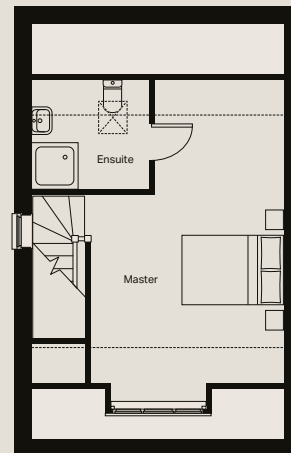

1,184

Square foot home.

3 bedroom

Home over 3 floors.

£10,108

Worth of interior designed upgrades.
Including a turfed rear garden.

Ground floor

Kitchen / Dining (max)
2738mm x 4873mm

Lounge (max)
4965mm x 3243mm

Cloakroom (max)
913mm x 1863mm

First floor

Bedroom 2
2738mm x 4311mm

Bedroom 3
2738mm x 3717mm

Bedroom (max)
2152mm x 2400mm

Second floor

Master bedroom (max)
3811mm x 5965mm

Ensuite (max)
2272mm x 2173mm

MARBLE

Specification

FLOORING	Frosted Oak and Lincoln Twist 101
KITCHEN WORKTOP	White Levanto Marble
KITCHEN DOOR	Light Grey
HANDLESS RAIL	White
WC FLOOR AND WALL TILE	Fontana Blanco Wall and Rivoli Blanco Floor
BATHROOM FLOOR AND WALL TILE	China Blanco Wall and Rivoli Blanco Floor
EN-SUITE FLOOR AND WALL TILE	Fontana Blanco Wall and Rivoli Blanco Floor
PLUMBING UPGRADE	Shower Over Bath, 2x Large Towel Warmers and an Outside Tap
ELECTRICAL UPGRADE	12x Spotlights, External Socket and External Light
OTHER UPGRADES	Appliances and Turf to Rear