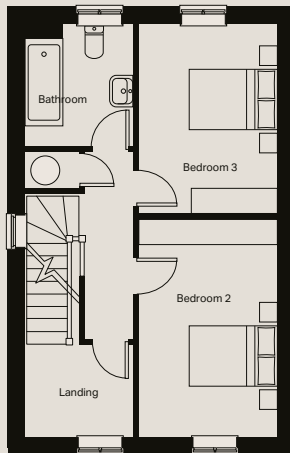

1,184

Square foot home.

3 bedroom

Home over 3 floors.

£10,108

Worth of interior designed upgrades.
Including a turfed rear garden.

Ground floor

Kitchen / Dining (max)
2738mm x 4873mm

Lounge (max)
4965mm x 3243mm

Cloakroom (max)
913mm x 1863mm

First floor

Bedroom 2
2738mm x 4311mm

Bedroom 3
2738mm x 3717mm

Bedroom (max)
2152mm x 2400mm

Second floor

Master bedroom (max)
3811mm x 5965mm

Ensuite (max)
2272mm x 2173mm

MARBLE

Specification

FLOORING	Frosted Oak and Lincoln Twist 101
KITCHEN WORKTOP	White Levanto Marble
KITCHEN DOOR	Light Grey
HANDLESS RAIL	White
WC FLOOR AND WALL TILE	Fontana Blanco Wall and Rivoli Blanco Floor
BATHROOM FLOOR AND WALL TILE	China Blanco Wall and Rivoli Blanco Floor
EN-SUITE FLOOR AND WALL TILE	Fontana Blanco Wall and Rivoli Blanco Floor
PLUMBING UPGRADE	Shower Over Bath, 2x Large Towel Warmers and an Outside Tap
ELECTRICAL UPGRADE	12x Spotlights, External Socket and External Light
OTHER UPGRADES	Appliances and Turf to Rear