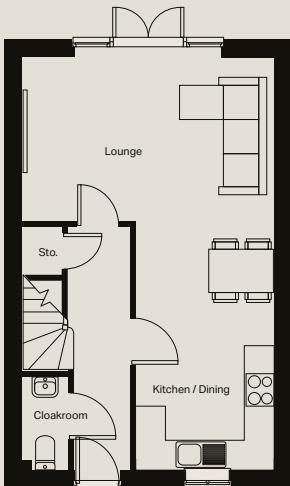

1,184

Square foot home.

3 bedroom

Home over 3 floors.

£10,108

Worth of interior designed upgrades.
Including a turfed rear garden.

Ground floor

Kitchen / Dining (max)
2738mm x 4873mm

Lounge (max)
4965mm x 3243mm

Cloakroom (max)
913mm x 1863mm

First floor

Bedroom 2
2738mm x 4311mm

Bedroom 3
2738mm x 3717mm

Bedroom (max)
2152mm x 2400mm

Second floor

Master bedroom (max)
3811mm x 5965mm

Ensuite (max)
2272mm x 2173mm

MARBLE

Specification

FLOORING	Frosted Oak and Lincoln Twist 101
KITCHEN WORKTOP	White Levanto Marble
KITCHEN DOOR	Light Grey
HANDLESS RAIL	White
WC FLOOR AND WALL TILE	Fontana Blanco Wall and Rivoli Blanco Floor
BATHROOM FLOOR AND WALL TILE	China Blanco Wall and Rivoli Blanco Floor
EN-SUITE FLOOR AND WALL TILE	Fontana Blanco Wall and Rivoli Blanco Floor
PLUMBING UPGRADE	Shower Over Bath, 2x Large Towel Warmers and an Outside Tap
ELECTRICAL UPGRADE	12x Spotlights, External Socket and External Light
OTHER UPGRADES	Appliances and Turf to Rear