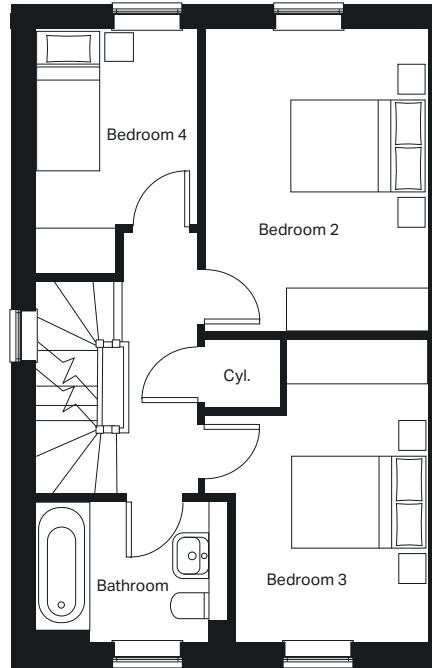

### Ground floor

Kitchen / Dining (max)  
2900mm x 4717mm

Lounge (max)  
3190mm x 5129mm

Cloakroom (max)  
838mm x 1737mm

### First floor

Bedroom 2 (max)  
2889mm x 3957mm

Bedroom 3 (max)  
2489mm x 3950mm

Bedroom 4 (max)  
2077mm x 3190mm

Bathroom (max)  
1795mm x 2477mm

### Second floor

Master bedroom (max)  
3894mm x 5890mm

Ensuite (max)  
1635mm x 2238mm