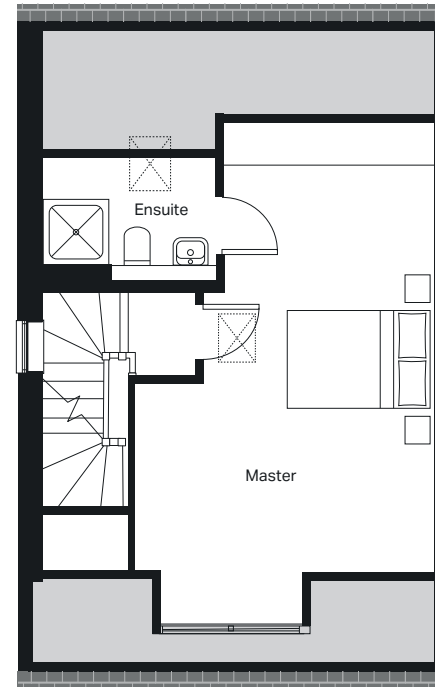

### Ground floor

Kitchen / Dining (max)  
2900mm x 4717mm

Lounge (max)  
3190mm x 5129mm

Cloakroom (max)  
838mm x 1737mm

### First floor

Bedroom 2 (max)  
2889mm x 3957mm

Bedroom 3 (max)  
2489mm x 3950mm

Bedroom 4 (max)  
2077mm x 3190mm

Bathroom (max)  
1795mm x 2477mm

### Second floor

Master bedroom (max)  
3894mm x 5890mm

Ensuite (max)  
1635mm x 2238mm