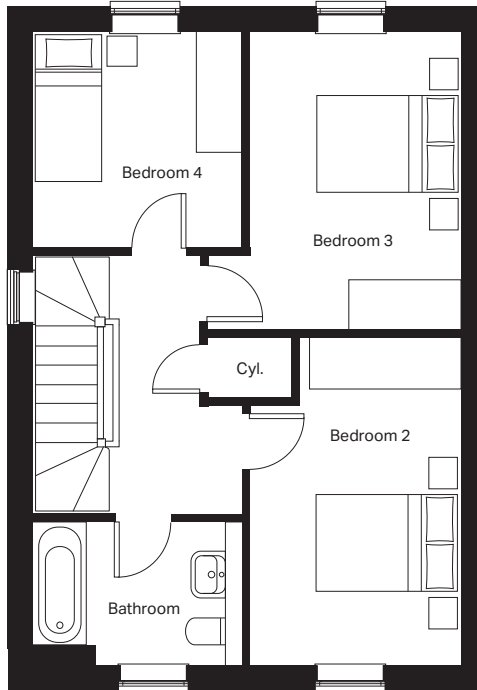

Ground floor

Kitchen / Dining
5645mm x 3105mm

Lounge
3335mm x 5095mm

Cloakroom
1000mm x 1658mm

First floor

Bedroom 2
2990mm x 4327mm

Bedroom 3
2825mm x 3930mm

Bedroom 4
2755mm x 2852mm

Bathroom
2390mm x 1900mm

Second floor

Master bedroom
4554mm x 4942mm

Ensuite
3114mm x 1585mm