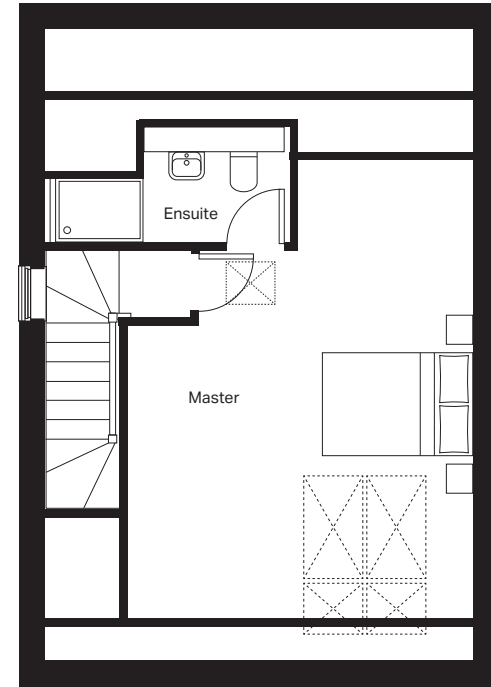

Ground floor

Kitchen / Dining
5645mm x 3105mm

Lounge
3335mm x 5095mm

Cloakroom
1000mm x 1658mm

First floor

Bedroom 2
2990mm x 4327mm

Bedroom 3
2825mm x 3930mm

Bedroom 4
2755mm x 2852mm

Bathroom
2390mm x 1900mm

Second floor

Master bedroom
4554mm x 4942mm

Ensuite
3114mm x 1585mm