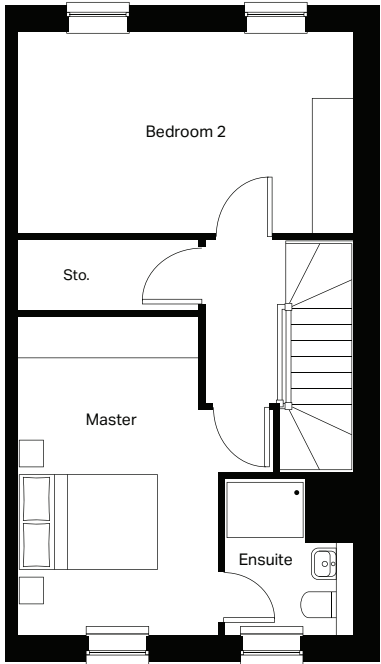

**Ground floor**

**Kitchen / Dining**  
2710mm x 6960mm

**Lounge**  
4898mm x 3635mm

**Cloakroom**  
2100mm x 1910mm

**First floor**

**Bedroom 3 (max)**  
4620mm x 3801mm

**Bedroom 4 (max)**  
2800mm x 4938mm

**Bathroom**  
2011mm x 2791mm

**Second floor**

**Master Bedroom (max)**  
2930mm x 4680mm

**Ensuite**  
1877mm x 2288mm

**Bedroom 2**  
4898mm x 2940mm