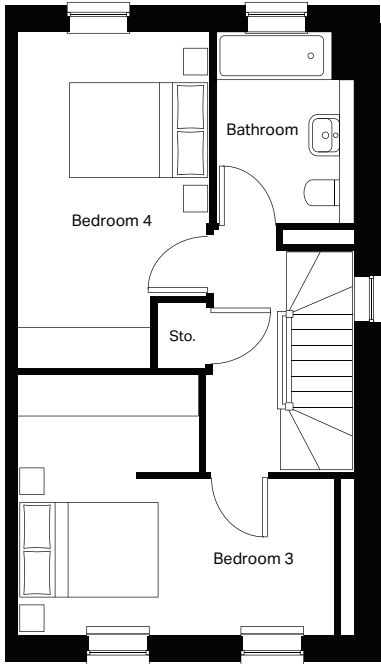

**Ground floor**

**Kitchen / Dining**  
2710mm x 6960mm

**Lounge**  
4898mm x 3635mm

**Cloakroom**  
2100mm x 1910mm

**First floor**

**Bedroom 3 (max)**  
4620mm x 3801mm

**Bedroom 4 (max)**  
2800mm x 4938mm

**Bathroom**  
2011mm x 2791mm

**Second floor**

**Master Bedroom (max)**  
2930mm x 4680mm

**Ensuite**  
1877mm x 2288mm

**Bedroom 2**  
4898mm x 2940mm