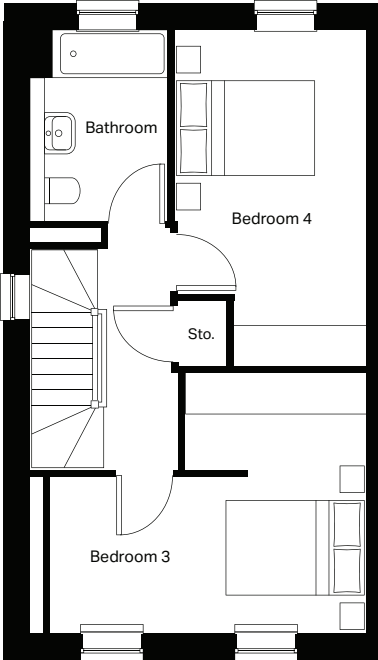

Ground floor

Kitchen / Dining
2710mm x 6960mm

Lounge
4898mm x 3635mm

Cloakroom
2100mm x 1910mm

First floor

Bedroom 3 (max)
4620mm x 3801mm

Bedroom 4 (max)
2800mm x 4938mm

Bathroom
2011mm x 2791mm

Second floor

Master Bedroom (max)
2930mm x 4680mm

Ensuite
1877mm x 2288mm

Bedroom 2
4898mm x 2940mm