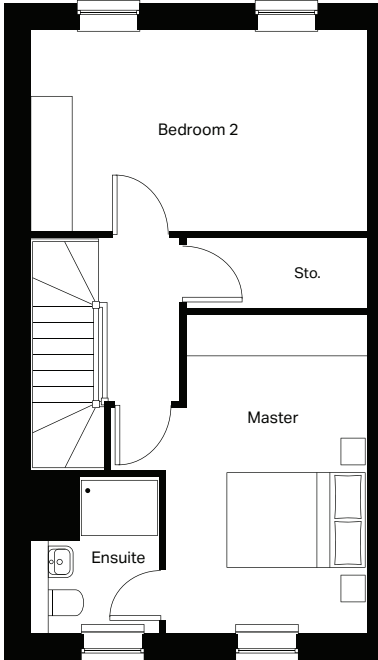

Ground floor

Kitchen / Dining
2710mm x 6960mm

Lounge
4898mm x 3635mm

Cloakroom
2100mm x 1910mm

First floor

Bedroom 3 (max)
4620mm x 3801mm

Bedroom 4 (max)
2800mm x 4938mm

Bathroom
2011mm x 2791mm

Second floor

Master Bedroom (max)
2930mm x 4680mm

Ensuite
1877mm x 2288mm

Bedroom 2
4898mm x 2940mm