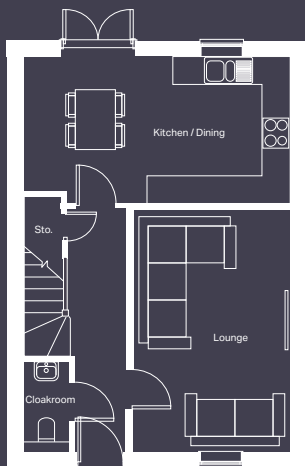

1,345

Square foot home.

3 bedroom

Home over 2 floors.

£12,806

Worth of interior designed upgrades.
Including a turfed rear garden.

Ground floor

Kitchen / Dining
5645mm x 3105mm

Lounge
3335mm x 5095mm

Cloakroom
1000mm x 1658mm

First floor

Bedroom 2
2990mm x 4327mm

Bedroom 3
2825mm x 3930mm

Bedroom 4
2755mm x 2852mm

Bathroom
2390mm x 1900mm

Second floor

Master bedroom
4554mm x 4942mm

Ensuite
3114mm x 1585mm

CONCRETE

Specification

FLOORING	Prague Laminate to kitchen/dining & hallway, silver creek carpet to stairs, landings & all beds, tiles to WC, bathroom & ensuite
KITCHEN WORKTOP	Light Grey Valmasino Marble
KITCHEN DOOR	Dust Grey
HANDLESS RAIL	Grey
WC FLOOR AND WALL TILE	Nast Grey Floor Tile & Indic (Matte) Wall Tile
BATHROOM FLOOR AND WALL TILE	Nast Grey Floor Tile & Dover Modern Line Acero Wall Tile
EN-SUITE FLOOR AND WALL TILE	Nast Grey Floor Tile & Indic (Matte) Wall Tile
PLUMBING UPGRADE	Shower Over Bath, Large Towel Warmer to Bathroom and En-Suite and an Outside Tap
ELECTRICAL UPGRADE	10x White Downlights, External Socket, External Security Light
OTHER UPGRADES	Black sink & tap, wardrobe to master bedroom, turf to rear garden