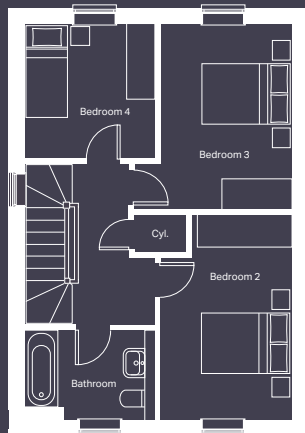

1,345

Square foot home.

3 bedroom

Home over 2 floors.

£12,806

Worth of interior designed upgrades.
Including a turfed rear garden.

Ground floor

Kitchen / Dining
5645mm x 3105mm

Lounge
3335mm x 5095mm

Cloakroom
1000mm x 1658mm

First floor

Bedroom 2
2990mm x 4327mm

Bedroom 3
2825mm x 3930mm

Bedroom 4
2755mm x 2852mm

Bathroom
2390mm x 1900mm

Second floor

Master bedroom
4554mm x 4942mm

Ensuite
3114mm x 1585mm

CONCRETE

Specification

FLOORING	Prague Laminate to kitchen/dining & hallway, silver creek carpet to stairs, landings & all beds, tiles to WC, bathroom & ensuite
KITCHEN WORKTOP	Light Grey Valmasino Marble
KITCHEN DOOR	Dust Grey
HANDLESS RAIL	Grey
WC FLOOR AND WALL TILE	Nast Grey Floor Tile & Indic (Matte) Wall Tile
BATHROOM FLOOR AND WALL TILE	Nast Grey Floor Tile & Dover Modern Line Acero Wall Tile
EN-SUITE FLOOR AND WALL TILE	Nast Grey Floor Tile & Indic (Matte) Wall Tile
PLUMBING UPGRADE	Shower Over Bath, Large Towel Warmer to Bathroom and En-Suite and an Outside Tap
ELECTRICAL UPGRADE	10x White Downlights, External Socket, External Security Light
OTHER UPGRADES	Black sink & tap, wardrobe to master bedroom, turf to rear garden