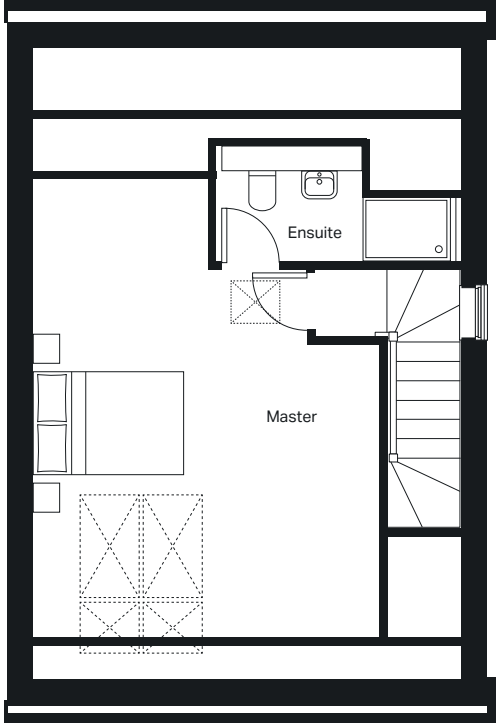

**Ground floor**

Kitchen / Dining  
5645mm x 3105mm

Lounge  
3335mm x 5095mm

Cloakroom  
1000mm x 1658mm

**First floor**

Bedroom 2  
2990mm x 4327mm

Bedroom 3  
2825mm x 3930mm

Bedroom 4  
2755mm x 2852mm

Bathroom  
2390mm x 1900mm

**Second floor**

Master bedroom  
4554mm x 4942mm

Ensuite  
3114mm x 1585mm