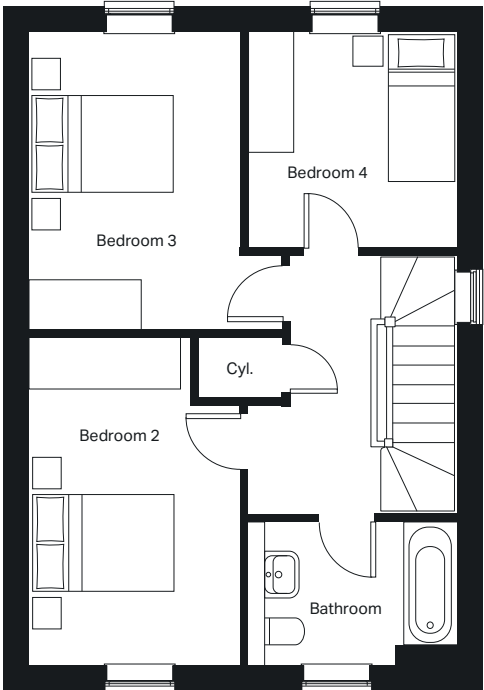

**Ground floor**

Kitchen / Dining  
5645mm x 3105mm

Lounge  
3335mm x 5095mm

Cloakroom  
1000mm x 1658mm

**First floor**

Bedroom 2  
2990mm x 4327mm

Bedroom 3  
2825mm x 3930mm

Bedroom 4  
2755mm x 2852mm

Bathroom  
2390mm x 1900mm

**Second floor**

Master bedroom  
4554mm x 4942mm

Ensuite  
3114mm x 1585mm