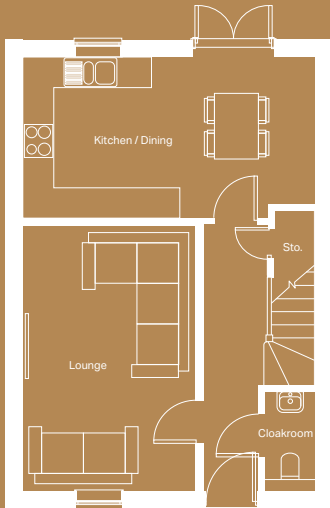

1,345

Square foot home.

4 bedroom

Home over 3 floors.

£13,001

Worth of interior designed upgrades.
Including a turfed rear garden.

Ground floor

Kitchen / Dining
5645mm x 3105mm

Lounge
3335mm x 5095mm

Cloakroom
1000mm x 1658mm

First floor

Bedroom 2
2990mm x 4327mm

Bedroom 3
2825mm x 3930mm

Bedroom 4
2755mm x 2852mm

Bathroom
2390mm x 1900mm

Second floor

Master bedroom
4554mm x 4942mm

Ensuite
3114mm x 1585mm

Specification

FLOORING	Tokyo Laminate to kitchen/dining & hallway, feather carpet to stairs, landings & all beds, tiles to WC, bathroom & ensuite
KITCHEN WORKTOP	Scivaro Slate
KITCHEN DOOR	Stone Grey
HANDLESS RAIL	Grey
WC FLOOR AND WALL TILE	Rodano Taupe Wall and Bali Nieve Floor
BATHROOM FLOOR AND WALL TILE	Bottega Acero Wall and Image Dark Floor
EN-SUITE FLOOR AND WALL TILE	Rodano Taupe Wall and Bali Nieve Floor
PLUMBING UPGRADE	Shower Over Bath, Large Towel Warmer to Bathroom and En-Suite and an Outside Tap
ELECTRICAL UPGRADE	10x White Downlights, External Socket, External Security Light
OTHER UPGRADES	Black sink & tap, upgraded wall tiles, wardrobe to master bedroom, turf to rear garden