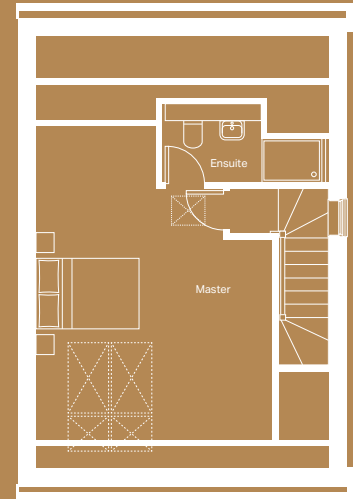

1,345

Square foot home.

4 bedroom

Home over 3 floors.

£13,001

Worth of interior designed upgrades.
Including a turfed rear garden.

Ground floor

Kitchen / Dining
5645mm x 3105mm

Lounge
3335mm x 5095mm

Cloakroom
1000mm x 1658mm

First floor

Bedroom 2
2990mm x 4327mm

Bedroom 3
2825mm x 3930mm

Bedroom 4
2755mm x 2852mm

Bathroom
2390mm x 1900mm

Second floor

Master bedroom
4554mm x 4942mm

Ensuite
3114mm x 1585mm

Specification

FLOORING	Tokyo Laminate to kitchen/dining & hallway, feather carpet to stairs, landings & all beds, tiles to WC, bathroom & ensuite
KITCHEN WORKTOP	Scivaro Slate
KITCHEN DOOR	Stone Grey
HANDLESS RAIL	Grey
WC FLOOR AND WALL TILE	Rodano Taupe Wall and Bali Nieve Floor
BATHROOM FLOOR AND WALL TILE	Bottega Acero Wall and Image Dark Floor
EN-SUITE FLOOR AND WALL TILE	Rodano Taupe Wall and Bali Nieve Floor
PLUMBING UPGRADE	Shower Over Bath, Large Towel Warmer to Bathroom and En-Suite and an Outside Tap
ELECTRICAL UPGRADE	10x White Downlights, External Socket, External Security Light
OTHER UPGRADES	Black sink & tap, upgraded wall tiles, wardrobe to master bedroom, turf to rear garden