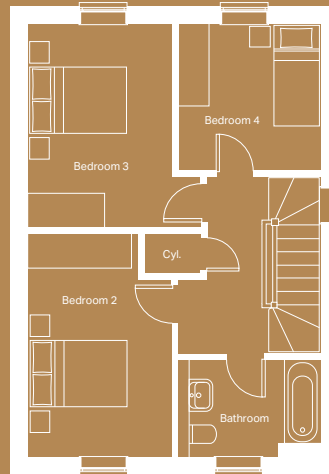

1,345

Square foot home.

4 bedroom

Home over 3 floors.

£13,001

Worth of interior designed upgrades.
Including a turfed rear garden.

Ground floor

Kitchen / Dining
5645mm x 3105mm

Lounge
3335mm x 5095mm

Cloakroom
1000mm x 1658mm

First floor

Bedroom 2
2990mm x 4327mm

Bedroom 3
2825mm x 3930mm

Bedroom 4
2755mm x 2852mm

Bathroom
2390mm x 1900mm

Second floor

Master bedroom
4554mm x 4942mm

Ensuite
3114mm x 1585mm

Specification

FLOORING	Tokyo Laminate to kitchen/dining & hallway, feather carpet to stairs, landings & all beds, tiles to WC, bathroom & ensuite
KITCHEN WORKTOP	Scivaro Slate
KITCHEN DOOR	Stone Grey
HANDLESS RAIL	Grey
WC FLOOR AND WALL TILE	Rodano Taupe Wall and Bali Nieve Floor
BATHROOM FLOOR AND WALL TILE	Bottega Acero Wall and Image Dark Floor
EN-SUITE FLOOR AND WALL TILE	Rodano Taupe Wall and Bali Nieve Floor
PLUMBING UPGRADE	Shower Over Bath, Large Towel Warmer to Bathroom and En-Suite and an Outside Tap
ELECTRICAL UPGRADE	10x White Downlights, External Socket, External Security Light
OTHER UPGRADES	Black sink & tap, upgraded wall tiles, wardrobe to master bedroom, turf to rear garden