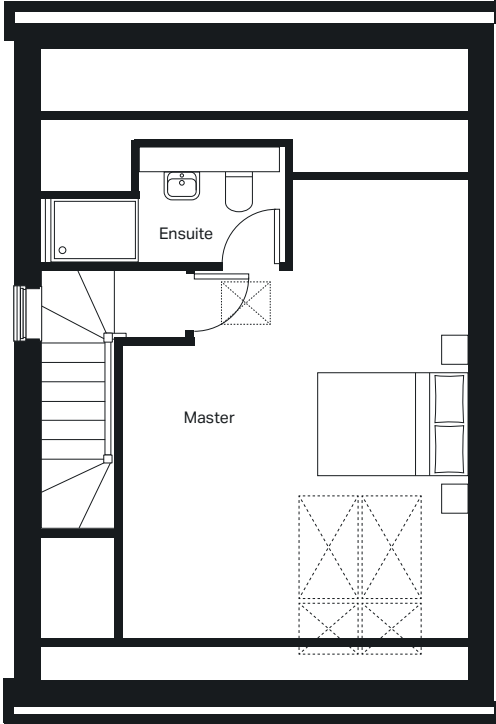

Ground floor

Kitchen / Dining
5645mm x 3105mm

Lounge
3335mm x 5095mm

Cloakroom
1000mm x 1658mm

First floor

Bedroom 2
2990mm x 4327mm

Bedroom 3
2825mm x 3930mm

Bedroom 4
2755mm x 2852mm

Bathroom
2390mm x 1900mm

Second floor

Master bedroom
4554mm x 4942mm

Ensuite
3114mm x 1585mm