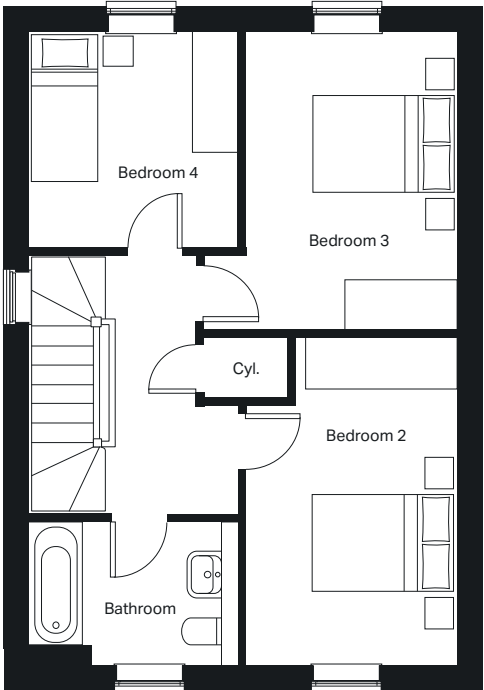

Ground floor

Kitchen / Dining
5645mm x 3105mm

Lounge
3335mm x 5095mm

Cloakroom
1000mm x 1658mm

First floor

Bedroom 2
2990mm x 4327mm

Bedroom 3
2825mm x 3930mm

Bedroom 4
2755mm x 2852mm

Bathroom
2390mm x 1900mm

Second floor

Master bedroom
4554mm x 4942mm

Ensuite
3114mm x 1585mm