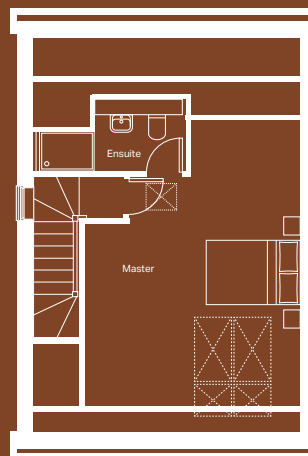

Tranquillity at its best.

1,345

Square foot home.

4 bedroom

Home over 3 floors.

£12,684

Worth of interior designed upgrades.
Including a turfed rear garden.

Ground floor

Kitchen / Dining
5645mm x 3105mm

Lounge
3335mm x 5095mm

Cloakroom
1000mm x 1658mm

First floor

Bedroom 2
2990mm x 4327mm

Bedroom 3
2825mm x 3930mm

Bedroom 4
2755mm x 2852mm

Bathroom
2390mm x 1900mm

Second floor

Master bedroom
4554mm x 4942mm

Ensuite
3114mm x 1585mm

SAND

Specification

FLOORING	Laminate to kitchen/dining & hallway, carpet to stairs, landings & all beds
KITCHEN WORKTOP	Cascina Pine
KITCHEN DOOR	Cashmere Woodgrain
HANDLESS RAIL	White
WC FLOOR AND WALL TILE	Bottega Caliza Wall and Bali Nieve Floor
BATHROOM FLOOR AND WALL TILE	Spiga Bottega White Wall and Nast Grey Floor
EN-SUITE FLOOR AND WALL TILE	Bottega Caliza Wall and Bali Nieve Floor
PLUMBING UPGRADE	Shower Over Bath, Large Towel Warmer to Bathroom and En-Suite and an Outside Tap
ELECTRICAL UPGRADE	10x White Downlights, External Socket, External Security Light
OTHER UPGRADES	Wardrobe to master bedroom, turf to rear garden