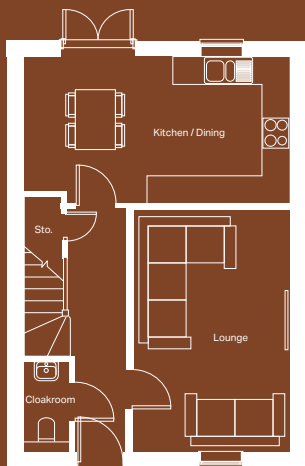

Tranquillity at its best.

1,345

Square foot home.

4 bedroom

Home over 3 floors.

£12,684

Worth of interior designed upgrades.
Including a turfed rear garden.

Ground floor

Kitchen / Dining
5645mm x 3105mm

Lounge
3335mm x 5095mm

Cloakroom
1000mm x 1658mm

First floor

Bedroom 2
2990mm x 4327mm

Bedroom 3
2825mm x 3930mm

Bedroom 4
2755mm x 2852mm

Bathroom
2390mm x 1900mm

Second floor

Master bedroom
4554mm x 4942mm

Ensuite
3114mm x 1585mm

SAND

Specification

FLOORING	Laminate to kitchen/dining & hallway, carpet to stairs, landings & all beds
KITCHEN WORKTOP	Cascina Pine
KITCHEN DOOR	Cashmere Woodgrain
HANDLESS RAIL	White
WC FLOOR AND WALL TILE	Bottega Caliza Wall and Bali Nieve Floor
BATHROOM FLOOR AND WALL TILE	Spiga Bottega White Wall and Nast Grey Floor
EN-SUITE FLOOR AND WALL TILE	Bottega Caliza Wall and Bali Nieve Floor
PLUMBING UPGRADE	Shower Over Bath, Large Towel Warmer to Bathroom and En-Suite and an Outside Tap
ELECTRICAL UPGRADE	10x White Downlights, External Socket, External Security Light
OTHER UPGRADES	Wardrobe to master bedroom, turf to rear garden