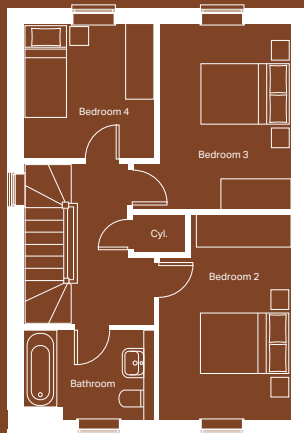

Tranquillity at its best.

1,345

Square foot home.

4 bedroom

Home over 3 floors.

£12,684

Worth of interior designed upgrades.
Including a turfed rear garden.

Ground floor

Kitchen / Dining
5645mm x 3105mm

Lounge
3335mm x 5095mm

Cloakroom
1000mm x 1658mm

First floor

Bedroom 2
2990mm x 4327mm

Bedroom 3
2825mm x 3930mm

Bedroom 4
2755mm x 2852mm

Bathroom
2390mm x 1900mm

Second floor

Master bedroom
4554mm x 4942mm

Ensuite
3114mm x 1585mm

SAND

Specification

FLOORING	Laminate to kitchen/dining & hallway, carpet to stairs, landings & all beds
KITCHEN WORKTOP	Cascina Pine
KITCHEN DOOR	Cashmere Woodgrain
HANDLESS RAIL	White
WC FLOOR AND WALL TILE	Bottega Caliza Wall and Bali Nieve Floor
BATHROOM FLOOR AND WALL TILE	Spiga Bottega White Wall and Nast Grey Floor
EN-SUITE FLOOR AND WALL TILE	Bottega Caliza Wall and Bali Nieve Floor
PLUMBING UPGRADE	Shower Over Bath, Large Towel Warmer to Bathroom and En-Suite and an Outside Tap
ELECTRICAL UPGRADE	10x White Downlights, External Socket, External Security Light
OTHER UPGRADES	Wardrobe to master bedroom, turf to rear garden