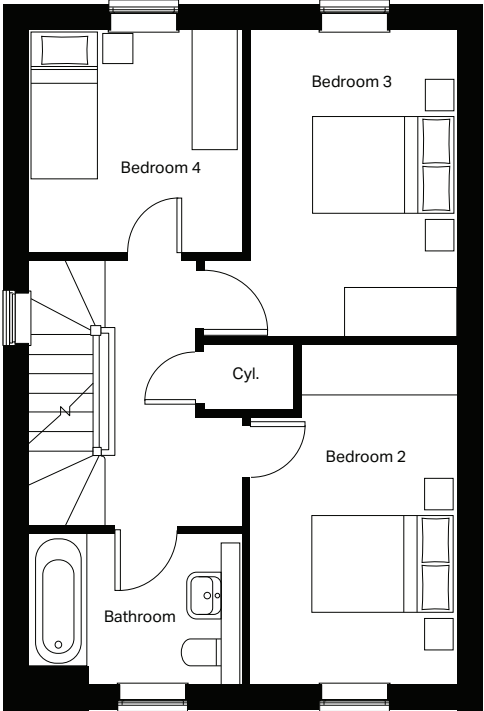

**Ground floor**

Kitchen/Dining (max)  
5624mm x 3088mm

Lounge  
3316mm x 5095mm

Cloakroom  
810mm x 1571mm

**First floor**

Bedroom 2 (max)  
2800mm x 4337mm

Bedroom 3 (max)  
3360mm x 3905mm

Bedroom 4  
2731mm x 2840mm

Bathroom  
2731mm x 1893mm

**Second floor**

Master bedroom  
4551mm x 4098mm

Ensuite  
2279mm x 1695mm

Dressing  
3252mm x 2916mm