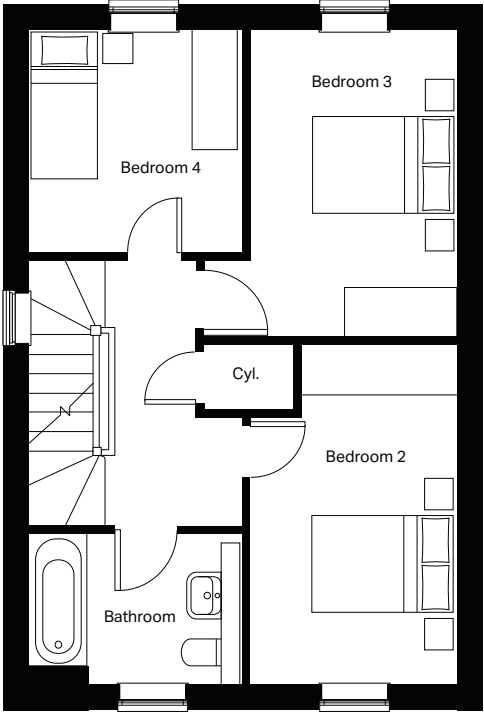

**Ground floor**

Kitchen/Dining (max)  
5624mm x 3088mm

Lounge  
3316mm x 5095mm

Cloakroom  
810mm x 1571mm

**First floor**

Bedroom 2 (max)  
2800mm x 4337mm

Bedroom 3 (max)  
3360mm x 3905mm

Bedroom 4  
2731mm x 2840mm

Bathroom  
2731mm x 1893mm

**Second floor**

Master bedroom  
4551mm x 4098mm

Ensuite  
2279mm x 1695mm

Dressing  
3252mm x 2916mm