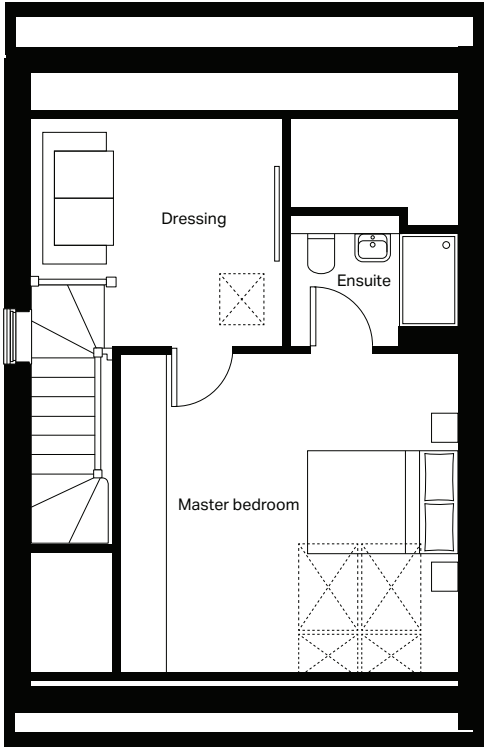

**Ground floor**

Kitchen/Dining (max)  
5624mm x 3088mm

Lounge  
3316mm x 5095mm

Cloakroom  
810mm x 1571mm

**First floor**

Bedroom 2 (max)  
2800mm x 4337mm

Bedroom 3 (max)  
3360mm x 3905mm

Bedroom 4  
2731mm x 2840mm

Bathroom  
2731mm x 1893mm

**Second floor**

Master bedroom  
4551mm x 4098mm

Ensuite  
2279mm x 1695mm

Dressing  
3252mm x 2916mm