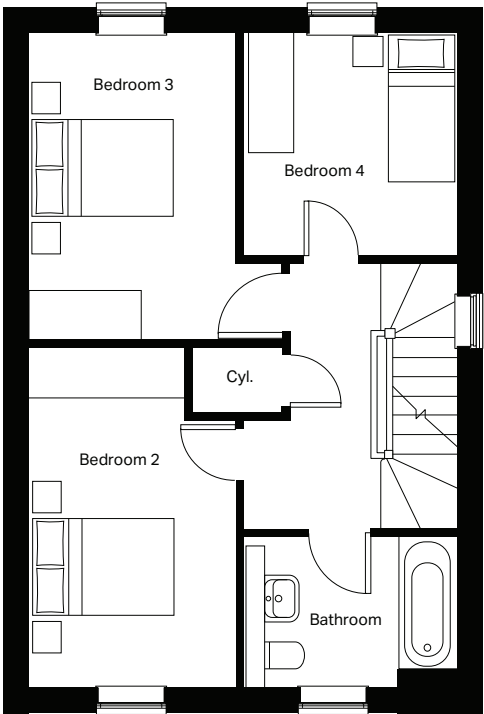

**Ground floor**

Kitchen/Dining (max)  
5624mm x 3088mm

Lounge  
3316mm x 5095mm

Cloakroom  
810mm x 1571mm

**First floor**

Bedroom 2 (max)  
2800mm x 4337mm

Bedroom 3 (max)  
3360mm x 3905mm

Bedroom 4  
2731mm x 2840mm

Bathroom  
2731mm x 1893mm

**Second floor**

Master bedroom  
4551mm x 4098mm

Ensuite  
2279mm x 1695mm

Dressing  
3252mm x 2916mm