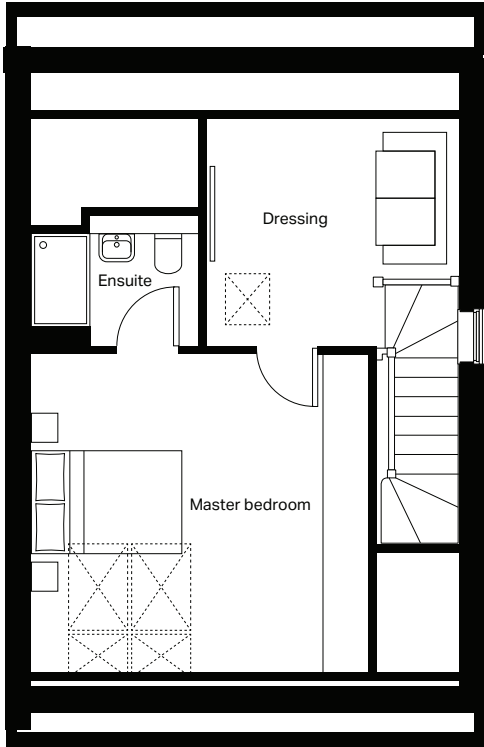

**Ground floor**

Kitchen/Dining (max)  
5624mm x 3088mm

Lounge  
3316mm x 5095mm

Cloakroom  
810mm x 1571mm

**First floor**

Bedroom 2 (max)  
2800mm x 4337mm

Bedroom 3 (max)  
3360mm x 3905mm

Bedroom 4  
2731mm x 2840mm

Bathroom  
2731mm x 1893mm

**Second floor**

Master bedroom  
4551mm x 4098mm

Ensuite  
2279mm x 1695mm

Dressing  
3252mm x 2916mm