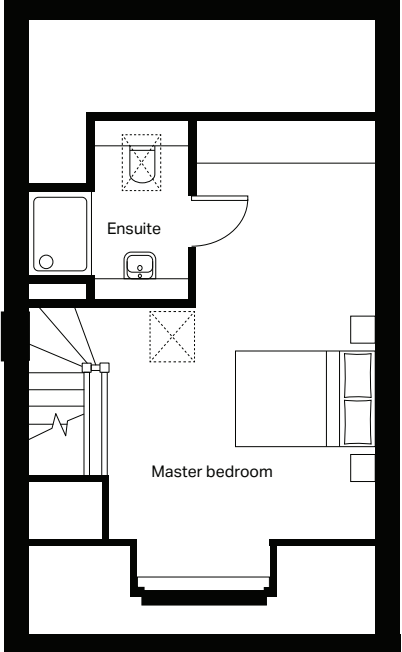

Ground floor

Kitchen/Dining
2738mm x 4873mm

Lounge
4980mm x 3243mm

Cloakroom
913mm x 1863mm

First floor

Bedroom 2
2738mm x 3716mm

Bedroom 3
2738mm x 4311mm

Bathroom (min)
2140mm x 2400mm

Second floor

Master bedroom (max)
6646mm x 4965mm

Ensuite (max)
2300mm x 2526mm