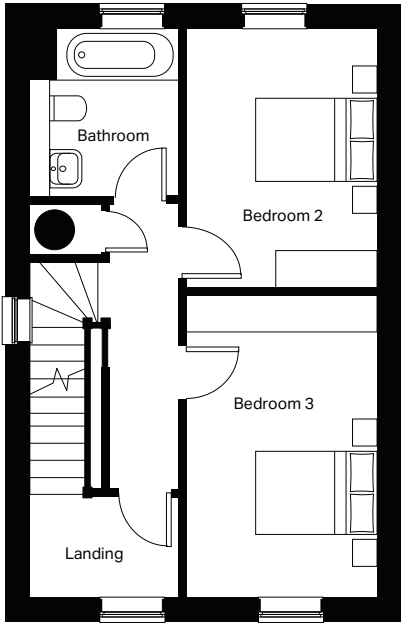

Ground floor

Kitchen/Dining
2738mm x 4873mm

Lounge
4980mm x 3243mm

Cloakroom
913mm x 1863mm

First floor

Bedroom 2
2738mm x 3716mm

Bedroom 3
2738mm x 4311mm

Bathroom (min)
2140mm x 2400mm

Second floor

Master bedroom (max)
6646mm x 4965mm

Ensuite (max)
2300mm x 2526mm