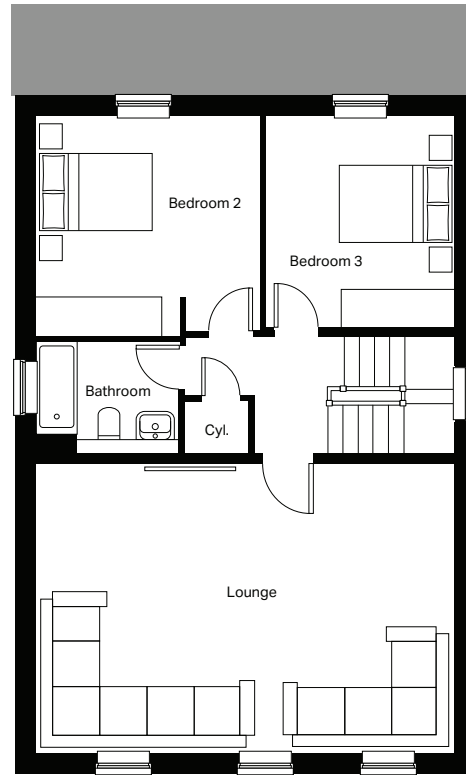

**Ground floor**

Kitchen/Dining  
3308mm x 4452mm

Family Room  
3252mm x 4872mm

Snug  
2270mm x 3219mm

Cloakroom  
2015mm x 1500mm

Utility  
2532mm x 1215mm

**First floor**

Lounge  
6995mm x 4810mm

Bedroom 2  
3765mm x 3584mm

Bedroom 3  
3165mm x 3527mm

Bathroom  
2403mm x 1700mm

**Second floor**

Master bedroom  
4175mm x 3733mm

Dressing  
2732mm x 2619mm

Ensuite  
2303mm x 1444mm

Bedroom 4  
3455mm x 3830mm

Bedroom 5  
3452mm x 2449mm