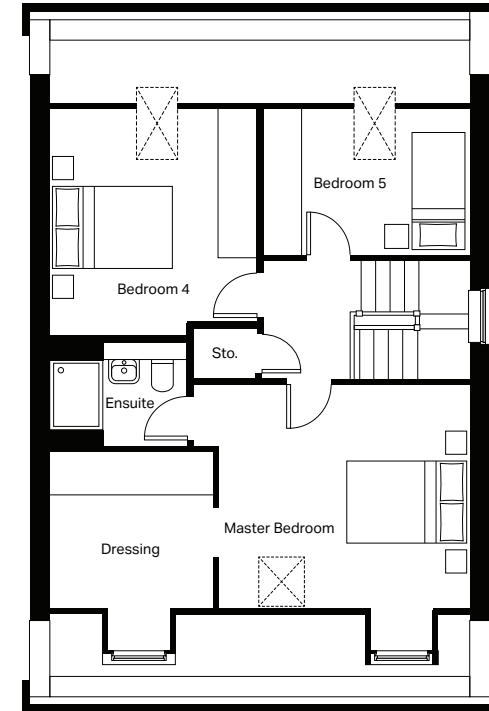

**Ground floor**

Kitchen/Dining  
3308mm x 4452mm

Family Room  
3252mm x 4872mm

Snug  
2270mm x 3219mm

Cloakroom  
2015mm x 1500mm

Utility  
2532mm x 1215mm

**First floor**

Lounge  
6995mm x 4810mm

Bedroom 2  
3765mm x 3584mm

Bedroom 3  
3165mm x 3527mm

Bathroom  
2403mm x 1700mm

**Second floor**

Master bedroom  
4175mm x 3733mm

Dressing  
2732mm x 2619mm

Ensuite  
2303mm x 1444mm

Bedroom 4  
3455mm x 3830mm

Bedroom 5  
3452mm x 2449mm