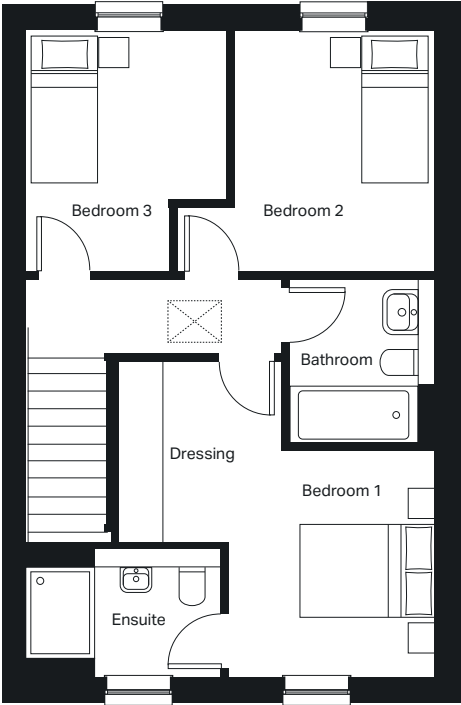

**Ground floor**

Kitchen / Dining  
3177mm x 5222mm

Lounge  
5410mm x 3245mm

Cloakroom  
998mm x 1848mm

**First floor**

Bedroom 1  
2755mm x 3000mm

Bedroom 3  
2632mm x 3200mm

Dressing  
2160mm x 2398mm

Bathroom  
1943mm x 2175mm

Ensuite  
2562mm x 1691mm

Bedroom 2  
2685mm x 3200mm