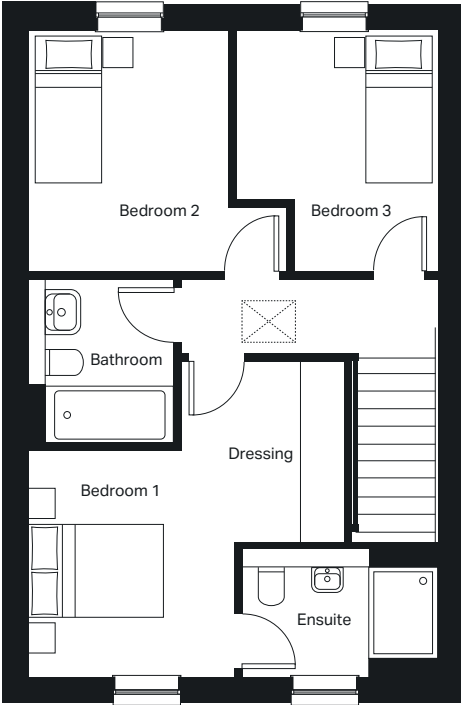

**Ground floor**

Kitchen / Dining  
3177mm x 5222mm

Lounge  
5410mm x 3245mm

Cloakroom  
998mm x 1848mm

**First floor**

Bedroom 1  
2755mm x 3000mm

Dressing  
2160mm x 2398mm

Ensuite  
2562mm x 1691mm

Bedroom 2  
2685mm x 3200mm

Bedroom 3  
2632mm x 3200mm

Bathroom  
1943mm x 2175mm