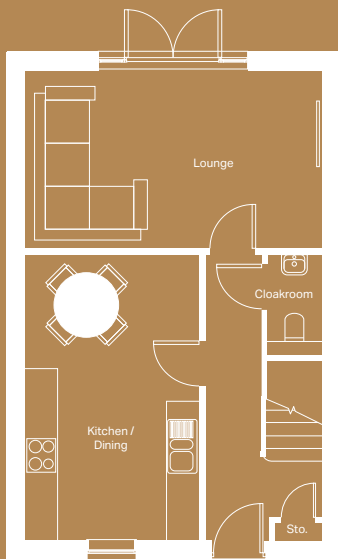

998

Square foot home.

3 bedroom

Home over 2 floors.

£11,115

Worth of interior designed upgrades.
Including a turfed rear garden.

Ground floor

Kitchen / Dining
3177mm x 5222mm

Lounge
5410mm x 3245mm

Cloakroom
998mm x 1848mm

First floor

Bedroom 1
2755mm x 3000mm

Bedroom 3
2632mm x 3200mm

Dressing
2160mm x 2398mm

Bathroom
1943mm x 2175mm

Ensuite
2562mm x 1691mm

Bedroom 2
2685mm x 3200mm

STONE

Specification

| | |
|-------------------------------------|---|
| FLOORING | Honey Oak and Lincoln Twist 101 |
| KITCHEN WORKTOP | Rabac |
| KITCHEN DOOR | Cashmere |
| HANDLES | HA9058 |
| WC FLOOR AND WALL TILE | Rodano Taupe Wall and Bali Nieve Floor |
| BATHROOM FLOOR AND WALL TILE | Bottega Acero Wall and Image Dark Floor |
| EN-SUITE FLOOR AND WALL TILE | Rodano Taupe Wall and Bali Nieve Floor |
| WARDROBE | Stone Grey |
| PLUMBING UPGRADE | Large Towel Warmer to Bathroom and En-suite, Shower Over Bath and Outside Tap |
| ELECTRICAL UPGRADE | x6 spotlights, external double socket |
| OTHER UPGRADES | Turf to rear garden, integrated appliances |