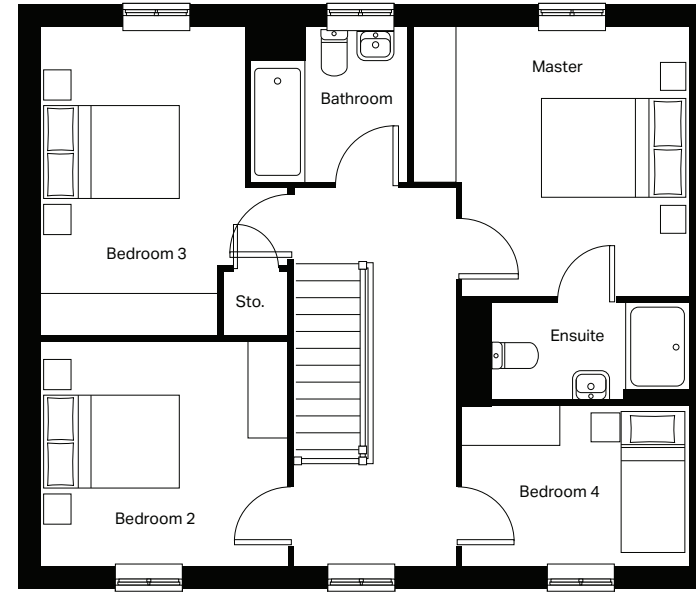

Ground floor

Kitchen / Dining (max)
2915mm x 7384mm

Utility
2633mm x 1777mm

Snug (max)
3254mm x 2336mm

Cloakroom
2350mm x 1502mm

Lounge (max)
3327mm x 5519mm

First floor

Master Bedroom (max)
3711mm x 3694mm

Bedroom 3 (min)
2800mm x 4218mm

Ensuite
2699mm x 1350mm

Bedroom 4
3098mm x 2176mm

Bedroom 2
3390mm x 3077mm

Bathroom
2141mm x 2102mm