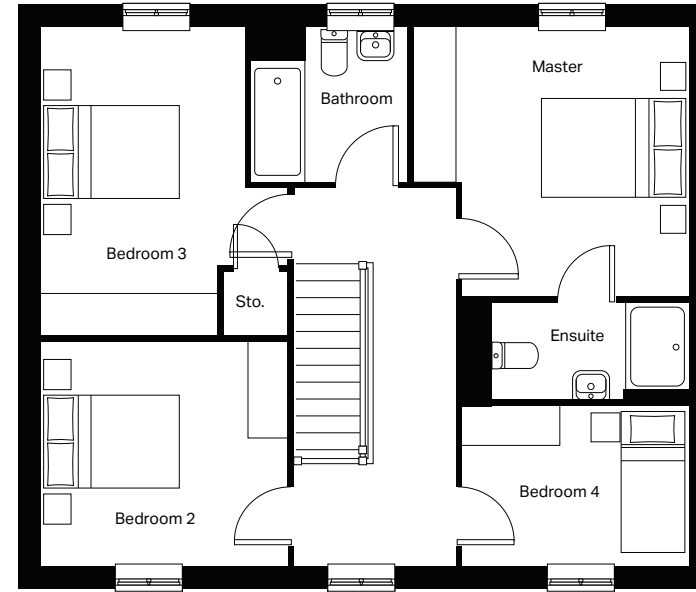

**Ground floor**

**Kitchen / Dining (max)**  
2915mm x 7384mm

**Utility**  
2633mm x 1777mm

**Snug (max)**  
3254mm x 2336mm

**Cloakroom**  
2350mm x 1502mm

**Lounge (max)**  
3327mm x 5519mm

**First floor**

**Master Bedroom (max)**  
3711mm x 3694mm

**Bedroom 3 (min)**  
2800mm x 4218mm

**Ensuite**  
2699mm x 1350mm

**Bedroom 4**  
3098mm x 2176mm

**Bedroom 2**  
3390mm x 3077mm

**Bathroom**  
2141mm x 2102mm