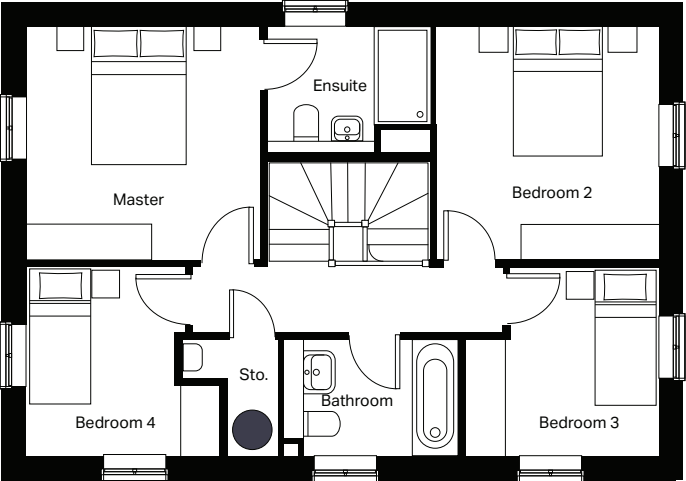

Ground floor

Kitchen/dining (max)
3327mm x 6203mm

Lounge
3173mm x 6203mm

Utility (max)
1250mm x 1863mm

Cloakroom (min)
1000mm x 1600mm

First floor

Master bedroom
3384mm x 3374mm

Bedroom 4 (max)
2813mm x 2740mm

Ensuite (min)
2338mm x 1500mm

Bathroom (min)
2247mm x 1700mm

Bedroom 2
3230mm x 3372mm

Bedroom 3 (max)
2809mm x 2743mm