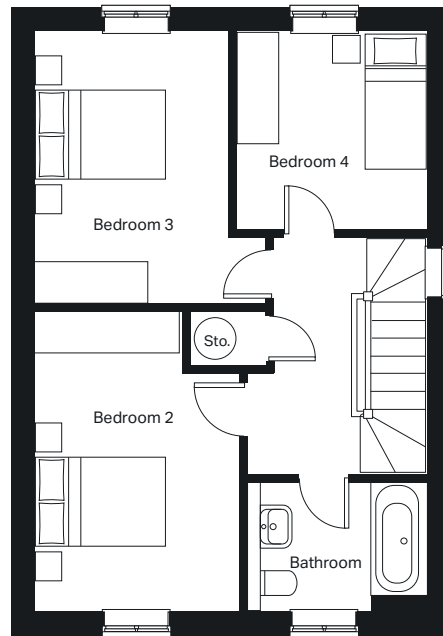

Ground floor

Kitchen / Dining (max)
5595mm x 3050mm

Lounge (max)
3264mm x 5045mm

Cloakroom (max)
941mm x 1772mm

First floor

Bedroom 2 (max)
2737mm x 4262mm

Bedroom 3 (max)
2737mm x 3870mm

Bedroom 4 (max)
2695mm x 2791mm

Bathroom (max)
2695mm x 1835mm

Second floor

Master bedroom (max)
4508mm x 3814mm

Ensuite (max)
2238mm x 1625mm

Seating (max)
3194mm x 2795mm
