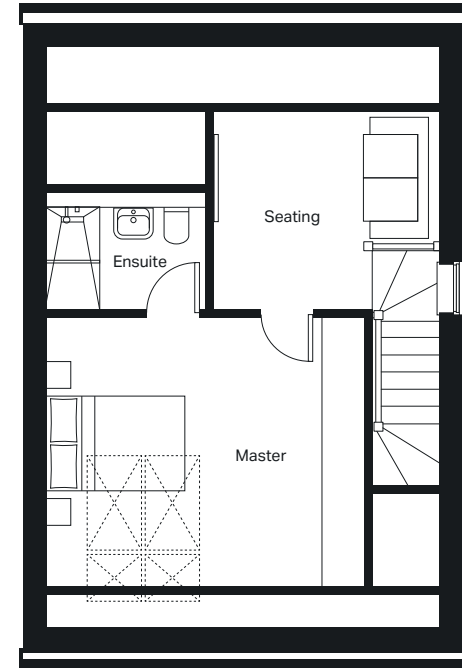

Ground floor

Kitchen / Dining (max)
5595mm x 3050mm

Lounge (max)
3264mm x 5045mm

Cloakroom (max)
941mm x 1772mm

First floor

Bedroom 2 (max)
2737mm x 4262mm

Bedroom 3 (max)
2737mm x 3870mm

Bedroom 4 (max)
2695mm x 2791mm

Bathroom (max)
2695mm x 1835mm

Second floor

Master bedroom (max)
4508mm x 3814mm

Ensuite (max)
2238mm x 1625mm

Seating (max)
3194mm x 2795mm
