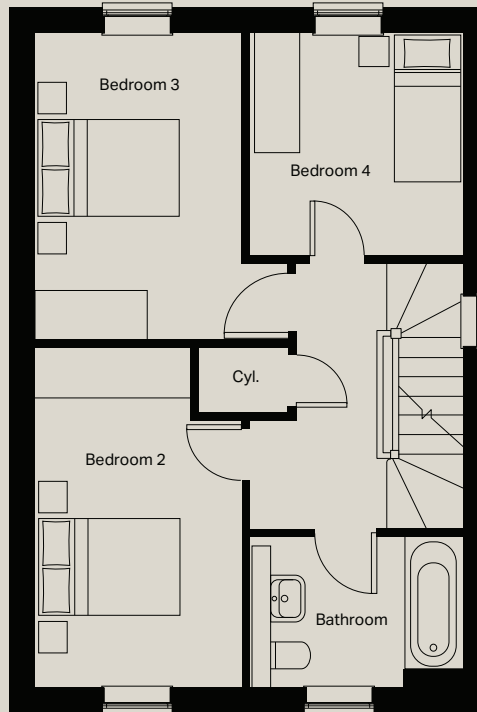

Ground floor

Kitchen/Dining (max)
5624mm x 3088mm

Lounge
3316mm x 5095mm

Cloakroom
810mm x 1571mm

First floor

Bedroom 2 (max)
2800mm x 4337mm

Bedroom 3 (max)
3360mm x 3905mm

Bedroom 4
2731mm x 2840mm

Bathroom
2731mm x 1893mm

Second floor

Master bedroom
4551mm x 4098mm

Ensuite
2279mm x 1695mm

Dressing
3252mm x 2916mm