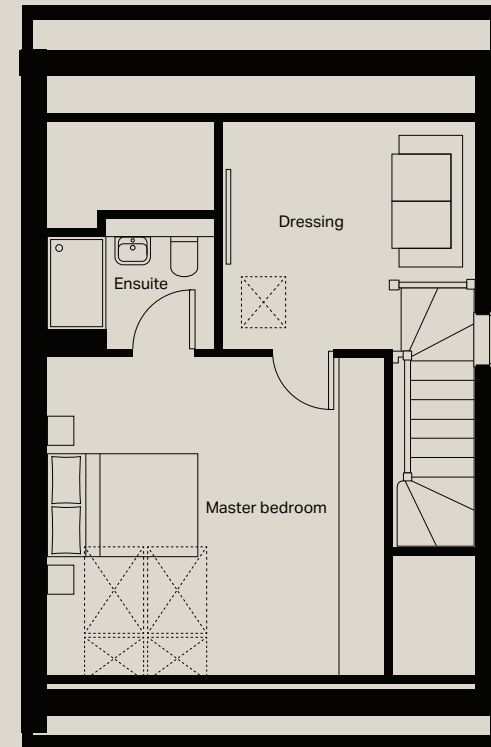

Ground floor

Kitchen/Dining (max)
5624mm x 3088mm

Lounge
3316mm x 5095mm

Cloakroom
810mm x 1571mm

First floor

Bedroom 2 (max)
2800mm x 4337mm

Bedroom 3 (max)
3360mm x 3905mm

Bedroom 4
2731mm x 2840mm

Bathroom
2731mm x 1893mm

Second floor

Master bedroom
4551mm x 4098mm

Ensuite
2279mm x 1695mm

Dressing
3252mm x 2916mm