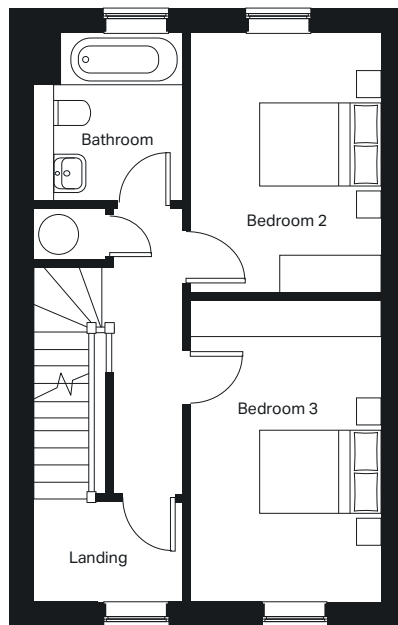

Ground floor

Kitchen / Dining (max)
2675mm x 4786mm

Lounge (max)
4904mm x 3185mm

Cloakroom (max)
850mm x 1737mm

First floor

Bedroom 2 (max)
2664mm x 2733mm

Bedroom 3 (max)
2664mm x 3659mm

Bathroom (max)
2077mm x 2343mm

Second floor

Master bedroom (max)
3700mm x 3716mm

Dressing (within Bedroom- max)
2456mm x 2305mm

Ensuite (max)
2238mm x 2355mm