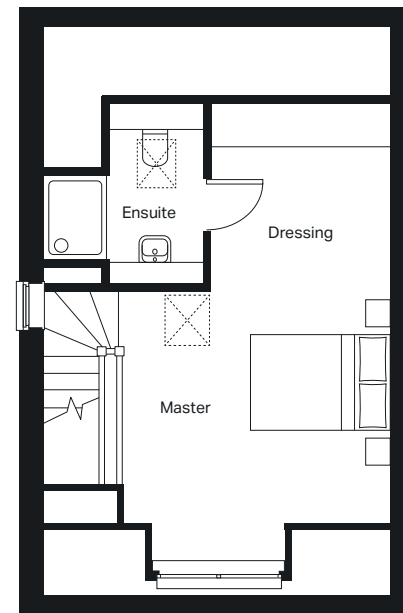

Ground floor

Kitchen / Dining (max)
2675mm x 4786mm

Lounge (max)
4904mm x 3185mm

Cloakroom (max)
850mm x 1737mm

First floor

Bedroom 2 (max)
2664mm x 2733mm

Bedroom 3 (max)
2664mm x 3659mm

Bathroom (max)
2077mm x 2343mm

Second floor

Master bedroom (max)
3700mm x 3716mm

Dressing (within Bedroom- max)
2456mm x 2305mm

Ensuite (max)
2238mm x 2355mm