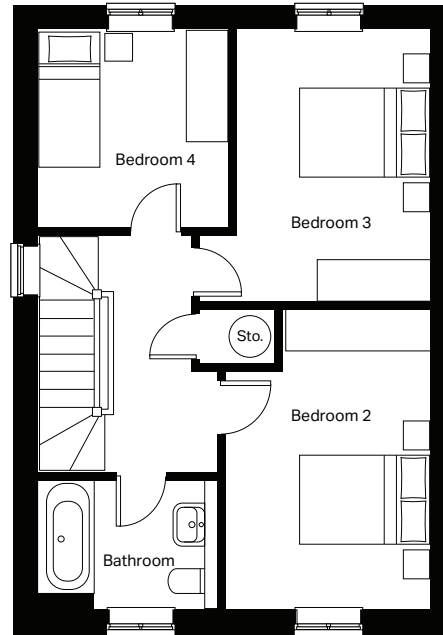

Ground floor

Kitchen / Dining (max)
5645mm x 3105mm

Lounge (max)
3335mm x 5095mm

Cloakroom (max)
1000mm x 1675mm

First floor

Bedroom 2 (max)
2960mm x 4327mm

Bedroom 3 (min)
2797mm x 3930mm

Bedroom 4 (max)
2755mm x 2852mm

Bathroom (min)
2380mm x 1900mm

Second floor

Master bedroom (max)
4568mm x 3890mm

Ensuite (min)
2295mm x 1475mm

Seating (max)
3257mm x 2868mm