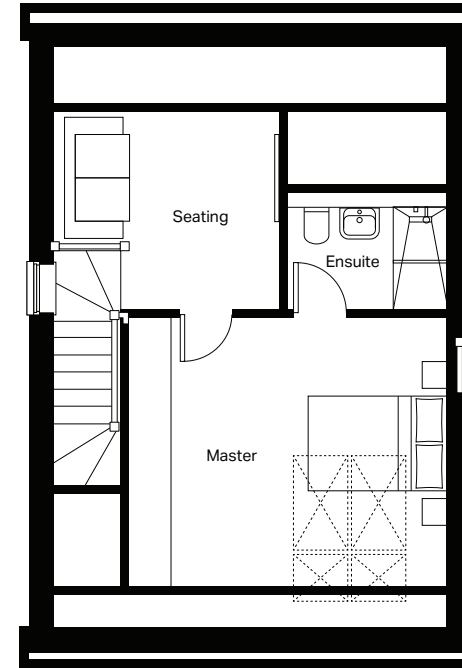

Ground floor

Kitchen / Dining (max)
5645mm x 3105mm

Lounge (max)
3335mm x 5095mm

Cloakroom (max)
1000mm x 1675mm

First floor

Bedroom 2 (max)
2960mm x 4327mm

Bedroom 3 (min)
2797mm x 3930mm

Bedroom 4 (max)
2755mm x 2852mm

Bathroom (min)
2380mm x 1900mm

Second floor

Master bedroom (max)
4568mm x 3890mm

Ensuite (min)
2295mm x 1475mm

Seating (max)
3257mm x 2868mm