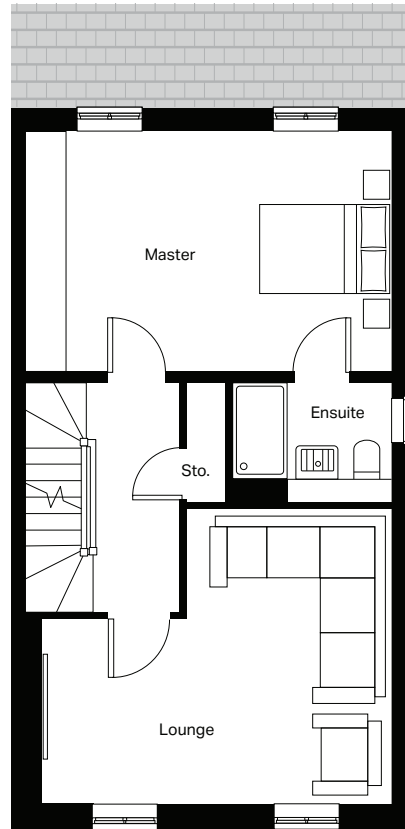

Ground floor

Kitchen / Dining (max)
5289mm x 5000mm

Cloakroom (max)
990mm x 2400mm

First floor

Lounge (max)
5000mm x 4243mm

Master Bedroom
5289mm x 3485mm

Ensuite (max)
2265mm x 1485mm

Second floor

Bedroom 2 (max)
3403mm x 3578mm

Ensuite (max)
2375mm x 2338mm

Bedroom 3 (max)
3091mm x 3484mm

Study
2100mm x 3484mm

Bathroom (max)
1700mm x 2370mm