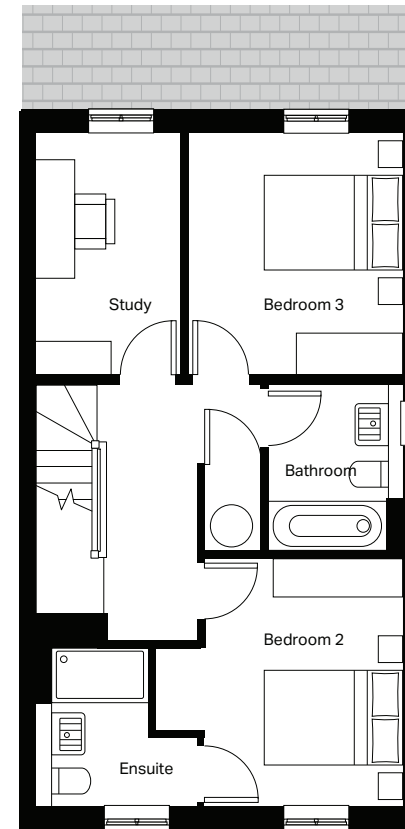

Ground floor

Kitchen / Dining (max)
5289mm x 5000mm

Cloakroom (max)
990mm x 2400mm

First floor

Lounge (max)
5000mm x 4243mm

Master Bedroom
5289mm x 3485mm

Ensuite (max)
2265mm x 1485mm

Second floor

Bedroom 2 (max)
3403mm x 3578mm

Ensuite (max)
2375mm x 2338mm

Bedroom 3 (max)
3091mm x 3484mm

Study
2100mm x 3484mm

Bathroom (max)
1700mm x 2370mm