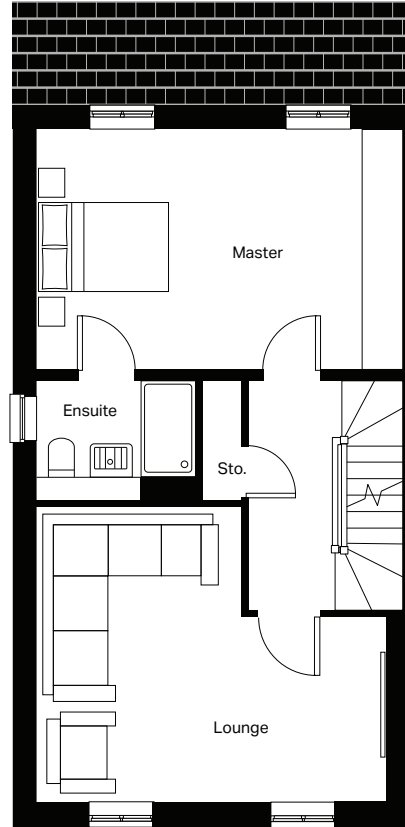

Ground floor

Kitchen / Dining (max)
5289mm x 5000mm

Cloakroom (max)
990mm x 2400mm

First floor

Lounge (max)
5000mm x 4243mm

Master Bedroom
5289mm x 3485mm

Ensuite (max)
2265mm x 1485mm

Second floor

Bedroom 2 (max)
3403mm x 3578mm

Ensuite (max)
2375mm x 2338mm

Bedroom 3 (max)
3091mm x 3484mm

Study
2100mm x 3484mm

Bathroom (max)
1700mm x 2370mm