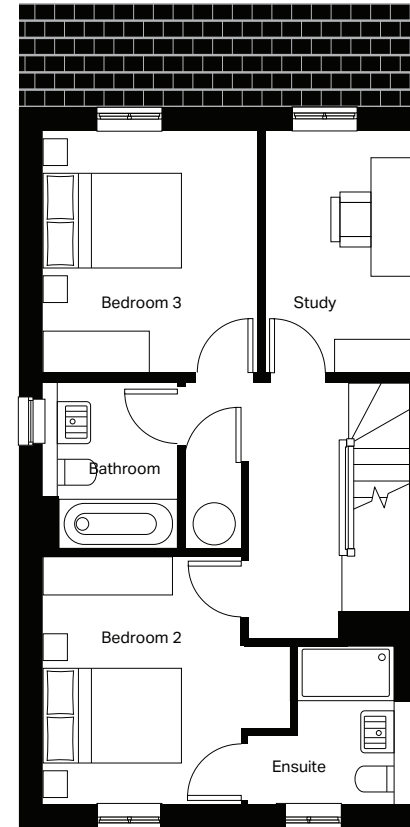

Ground floor

Kitchen / Dining (max)
5289mm x 5000mm

Cloakroom (max)
990mm x 2400mm

First floor

Lounge (max)
5000mm x 4243mm

Master Bedroom
5289mm x 3485mm

Ensuite (max)
2265mm x 1485mm

Second floor

Bedroom 2 (max)
3403mm x 3578mm

Ensuite (max)
2375mm x 2338mm

Bedroom 3 (max)
3091mm x 3484mm

Study
2100mm x 3484mm

Bathroom (max)
1700mm x 2370mm